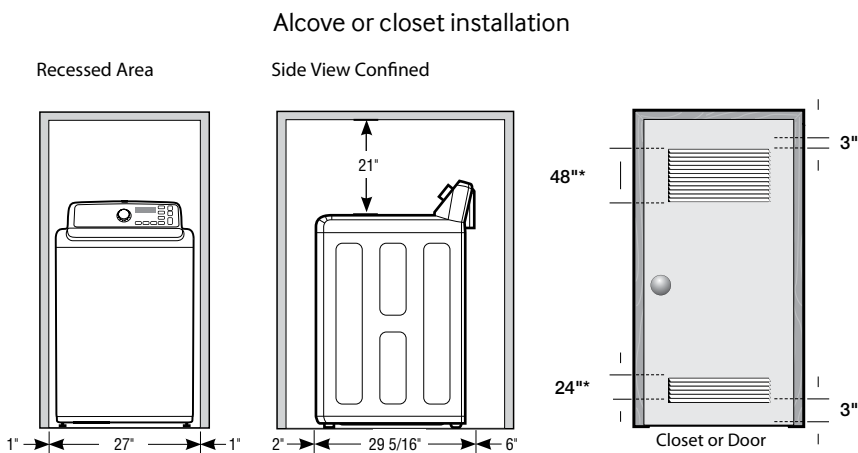

WA52J8060AW

Samsung Top-Load Washer

Installing Your Washer

Minimum clearances for closets and alcove:

Sides - 1"
Top - 21"
Rear - 6"
Closet Front - 2"

If the washer and dryer are installed together, the closet front must have at least a 72 in² (465 cm²) unobstructed air opening. Your washer alone does not require a specific air opening.

* Required spacing (External exhaust elbow requires additional space.)

5.2 cu. ft. Capacity

13 Preset Wash Cycles:

Normal, Super Speed, WaterProof, Heavy Duty, Permanent Press, Bedding, Colors/Darks, Brilliant Whites, Active Wear, Delicates/Hand Wash, Quick Wash, Rinse + Spin, Spin Only

11 Options:

AquaJet™ Deep Clean, Self Clean, Delay End – Up to 24 Hours, My Cycle, Pre-Soak, Extra Rinse, Sound On/Off, Child Lock, Softener, Smart Care, Eco Plus

5 Temperature Settings:

Hot, Warm, Eco Warm, Cold, Tap Cold

5 Spin Settings:

Extra High, High, Medium, Low, No Spin

5 Soil Settings:

Heavy, Heavy Medium, Normal, Low Medium, Light

2 Signal Level Settings:

On/Off

Warranty

One (1) Year Parts and Labor
Two (2) Years Control Board
Three (3) Years Stainless Steel Drum
Ten (10) Years Direct Drive Motor

Product Dimensions & Weight (WxHxD)

Dimensions: 27" x 46" x 29 5/16"

Weight: 148 lbs

Shipping Dimensions & Weight (WxHxD)

Dimensions: 29 1/2" x 47 7/8" x 31"

Weight: 159 lbs

Color	Model #	UPC Code
White	WA52J8060AW	887276074399

Matching Dryer (Electric/Gas)

White	DV52J8060EW	887276075433
White	DV52J8060GW	887276075440