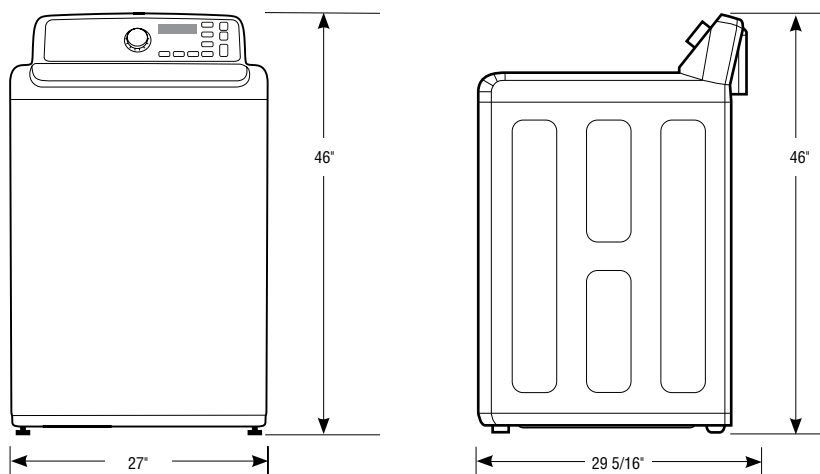

Dimensions

SAMSUNG

Actual color may vary. Design, specifications, and color availability are subject to change without notice. Non-metric weights and measurements are approximate.

©2015 Samsung Electronics America, Inc. 85 Challenger Road, Ridgefield Park, NJ 07660. Tel: 800-SAMSUNG. samsung.com. Samsung is a registered trademark of Samsung Electronics Co., Ltd.