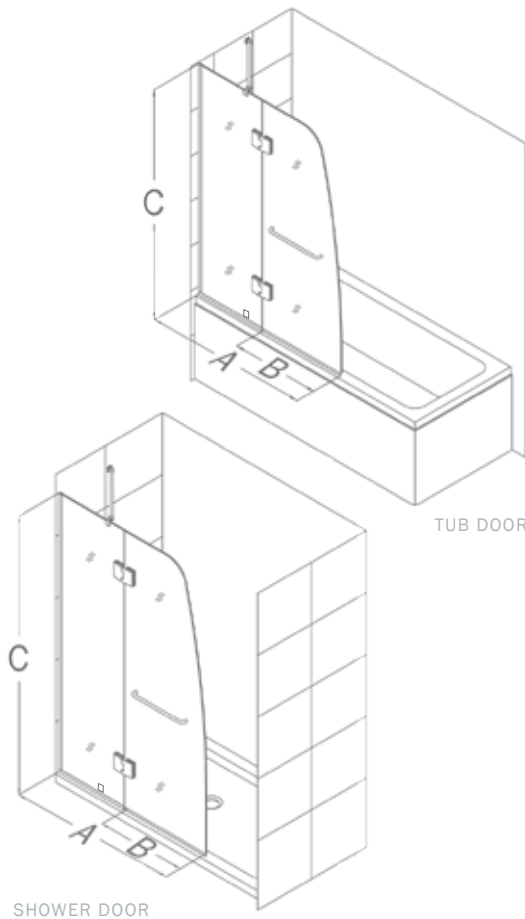

AQUA™ SHOWER AND TUB DOOR

DREAMLINE™
dream in style

SHOWER AND TUB DOOR AQUA™

THE SHOWER DOOR THAT MAKES A SPLASH

The AQUA tub or shower door combines a fresh look with a frameless design for an amazing value. The AQUA shower door stands out with a striking curved silhouette, while the full length wall profile provides an easy installation. Give your bathroom renovation a touch of brilliance with the gracefully curved lines of the AQUA tub or shower door.

SHOWER DOOR

TUB DOOR

A	B	C
48"	24"	58" TUB
48"	24"	72" SHOWER

AQUA TUB DOOR IN CLEAR GLASS

- Frameless glass shower door design
- 1/4" (6mm) tempered glass
 - Shower - clear glass only
 - Tub - clear or frosted glass
- Chrome or brushed nickel hardware
- Solid brass hinges
- Anodized aluminum wall profile
- Clear glass model reversible for left wall or right wall installation
- 1/4" out-of-plumb adjustment
- Optional SlimLine™ shower base available