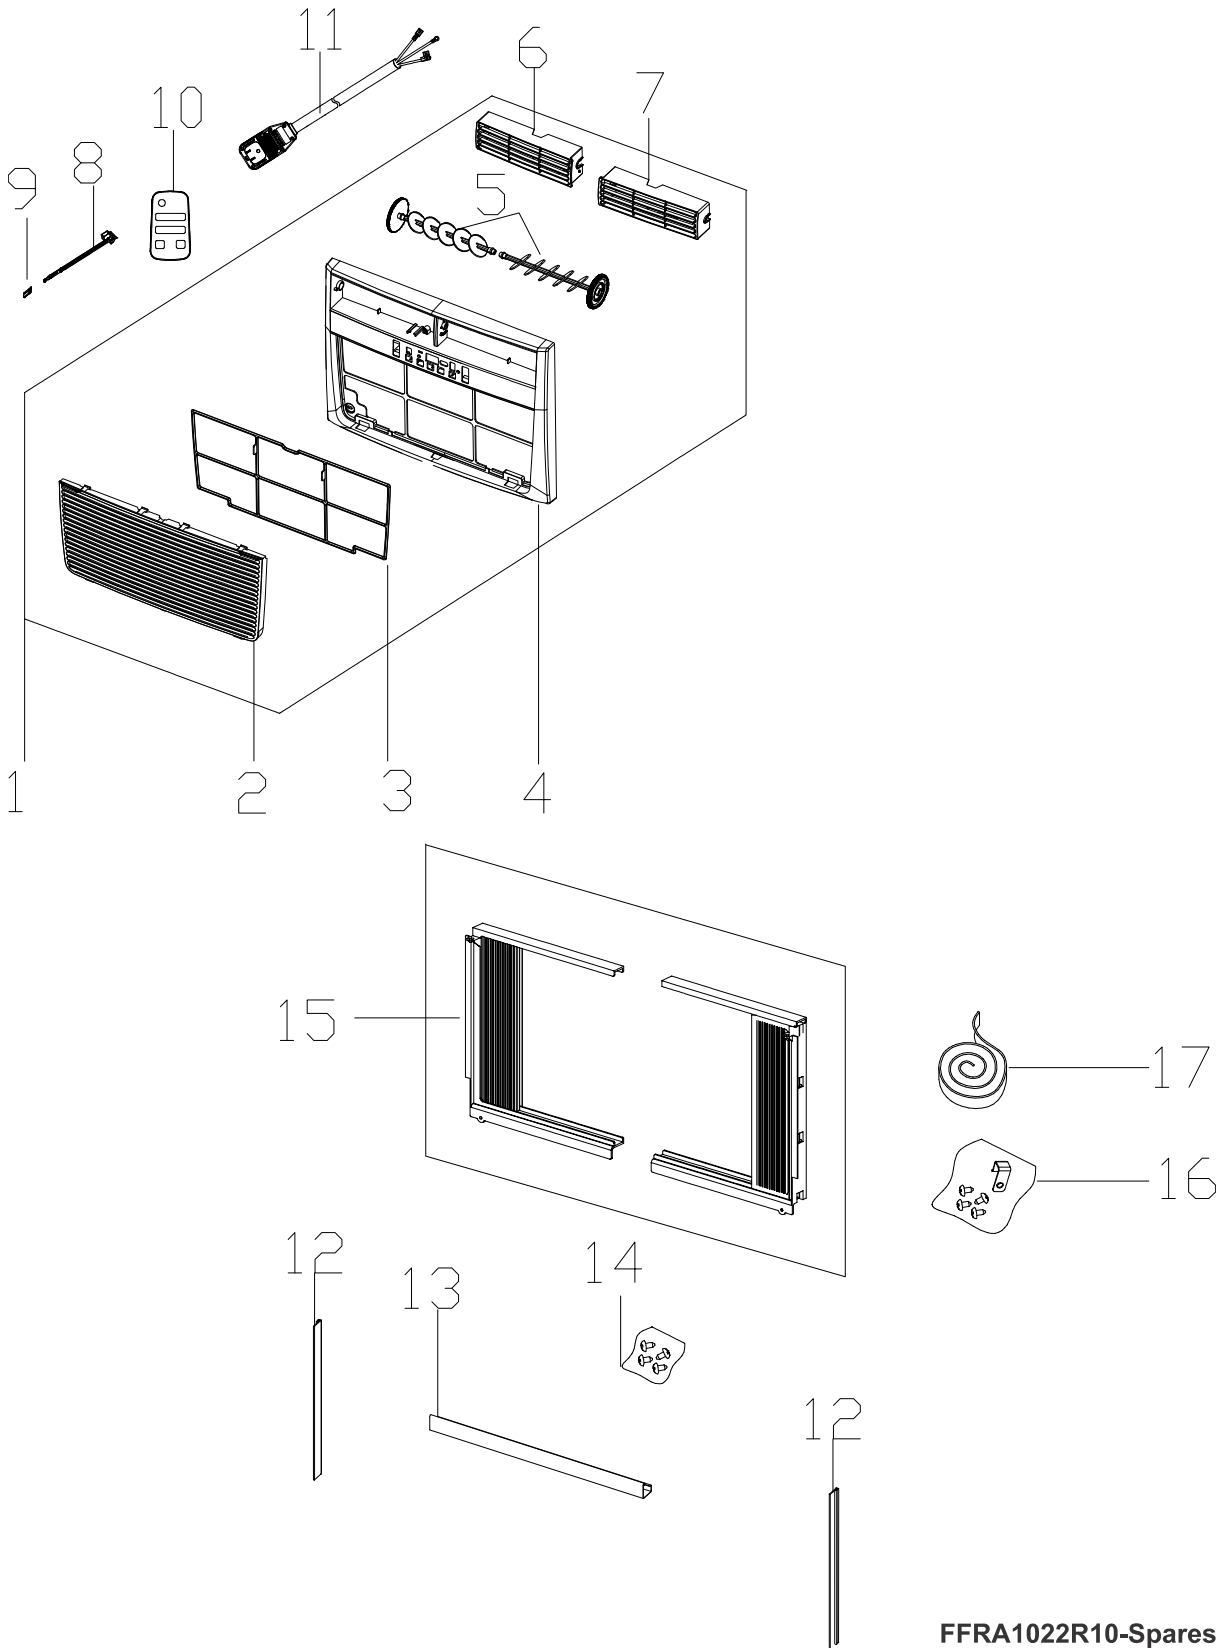

RECOMMENDED SPARE PARTS

FFRA1022R10-Spares