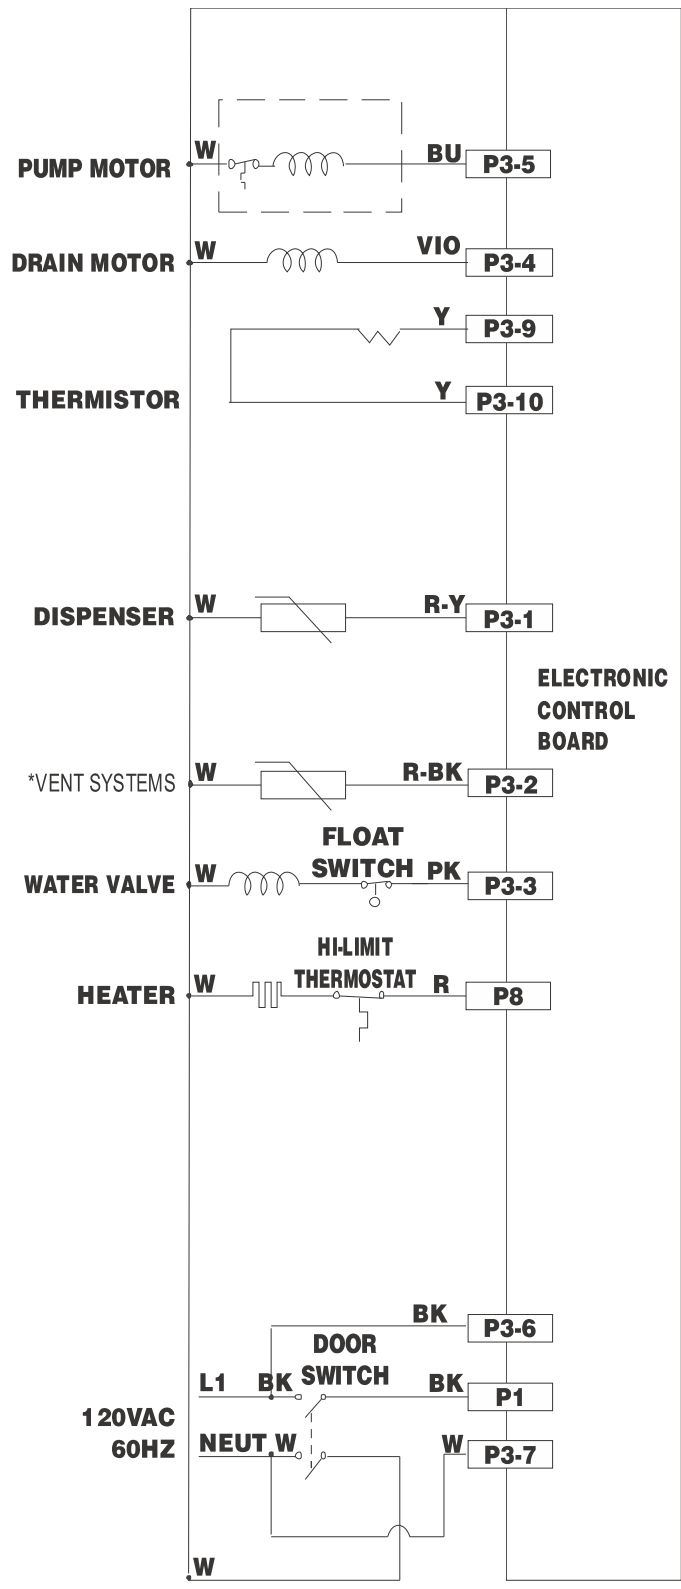

RACKS

Model Index: **A** FFBD2412S (FFBD2412SB0A)
                      B FFBD2412S (FFBD2412SM0A)
                      C FFBD2412S (FFBD2412SQ0A)
                      D FFBD2412S (FFBD2412SS0A)
                      E FFBD2412S (FFBD2412SW0A)

POS. NO	PART NO.	A	B	C	D	E	DESCRIPTION
1	808602302						Rack Assembly, lower
2	5304506523						Basket, silverware
3	5304498211						Rack Assembly, upper
*	5304506527						Nameplate, rack spacer, grey
4	154522902						Wheel & bushing assy, grey, upper rack, (8)
5	5304506510						Cap, rack slide
6	154597801						Slide, rack, upper, (2)
7	154174503						Wheel & bracket assy, grey, lower rack, (8)
11	5304506507						Cup Shelf, stemware

WIRING DIAGRAM

*SOME MODELS