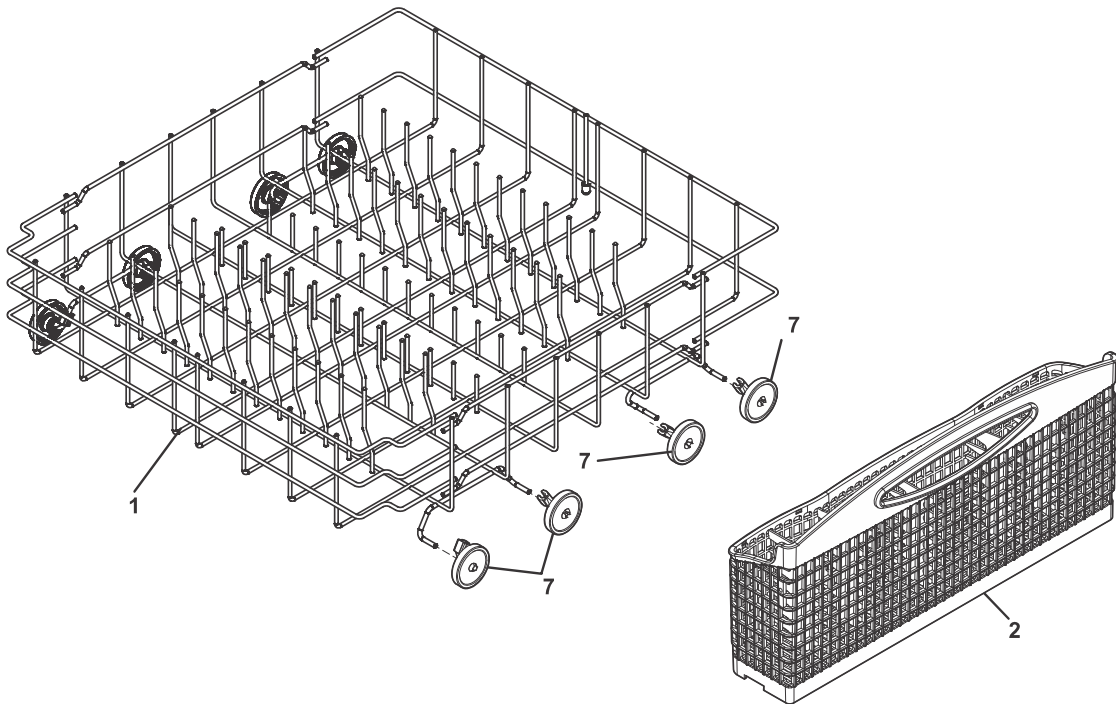

RACKS

RFFBD2411NB1A

RACKS

Model Index: **A** FFBD2412S (FFBD2412SB0A)
                      B FFBD2412S (FFBD2412SM0A)
                      C FFBD2412S (FFBD2412SQ0A)
                      D FFBD2412S (FFBD2412SS0A)
                      E FFBD2412S (FFBD2412SW0A)

POS. NO	PART NO.	A	B	C	D	E	DESCRIPTION
1	808602302						Rack Assembly, lower
2	5304506523						Basket, silverware
3	5304498211						Rack Assembly, upper
*	5304506527						Nameplate, rack spacer, grey
4	154522902						Wheel & bushing assy, grey, upper rack, (8)
5	5304506510						Cap, rack slide
6	154597801						Slide, rack, upper, (2)
7	154174503						Wheel & bracket assy, grey, lower rack, (8)
11	5304506507						Cup Shelf, stemware