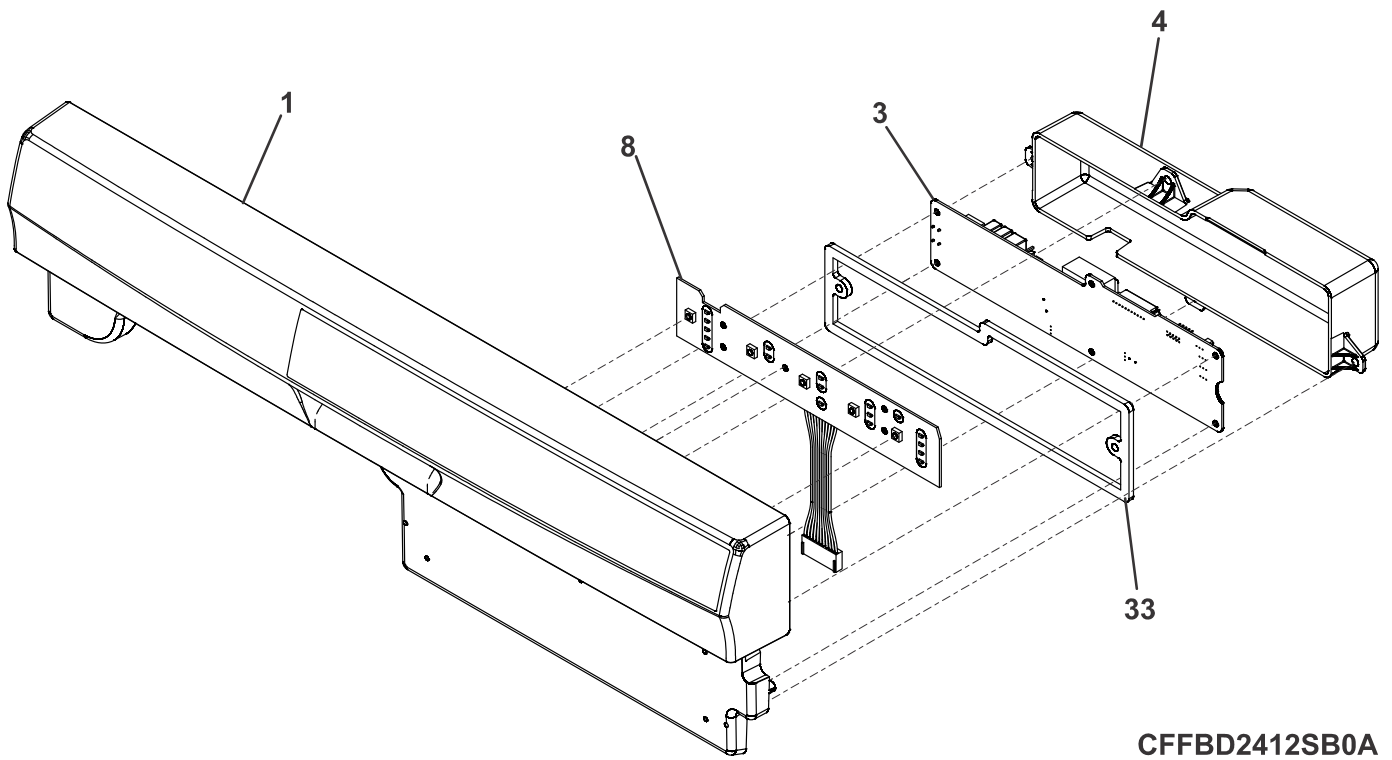

CONTROL PANEL

CFFBD2412SB0A