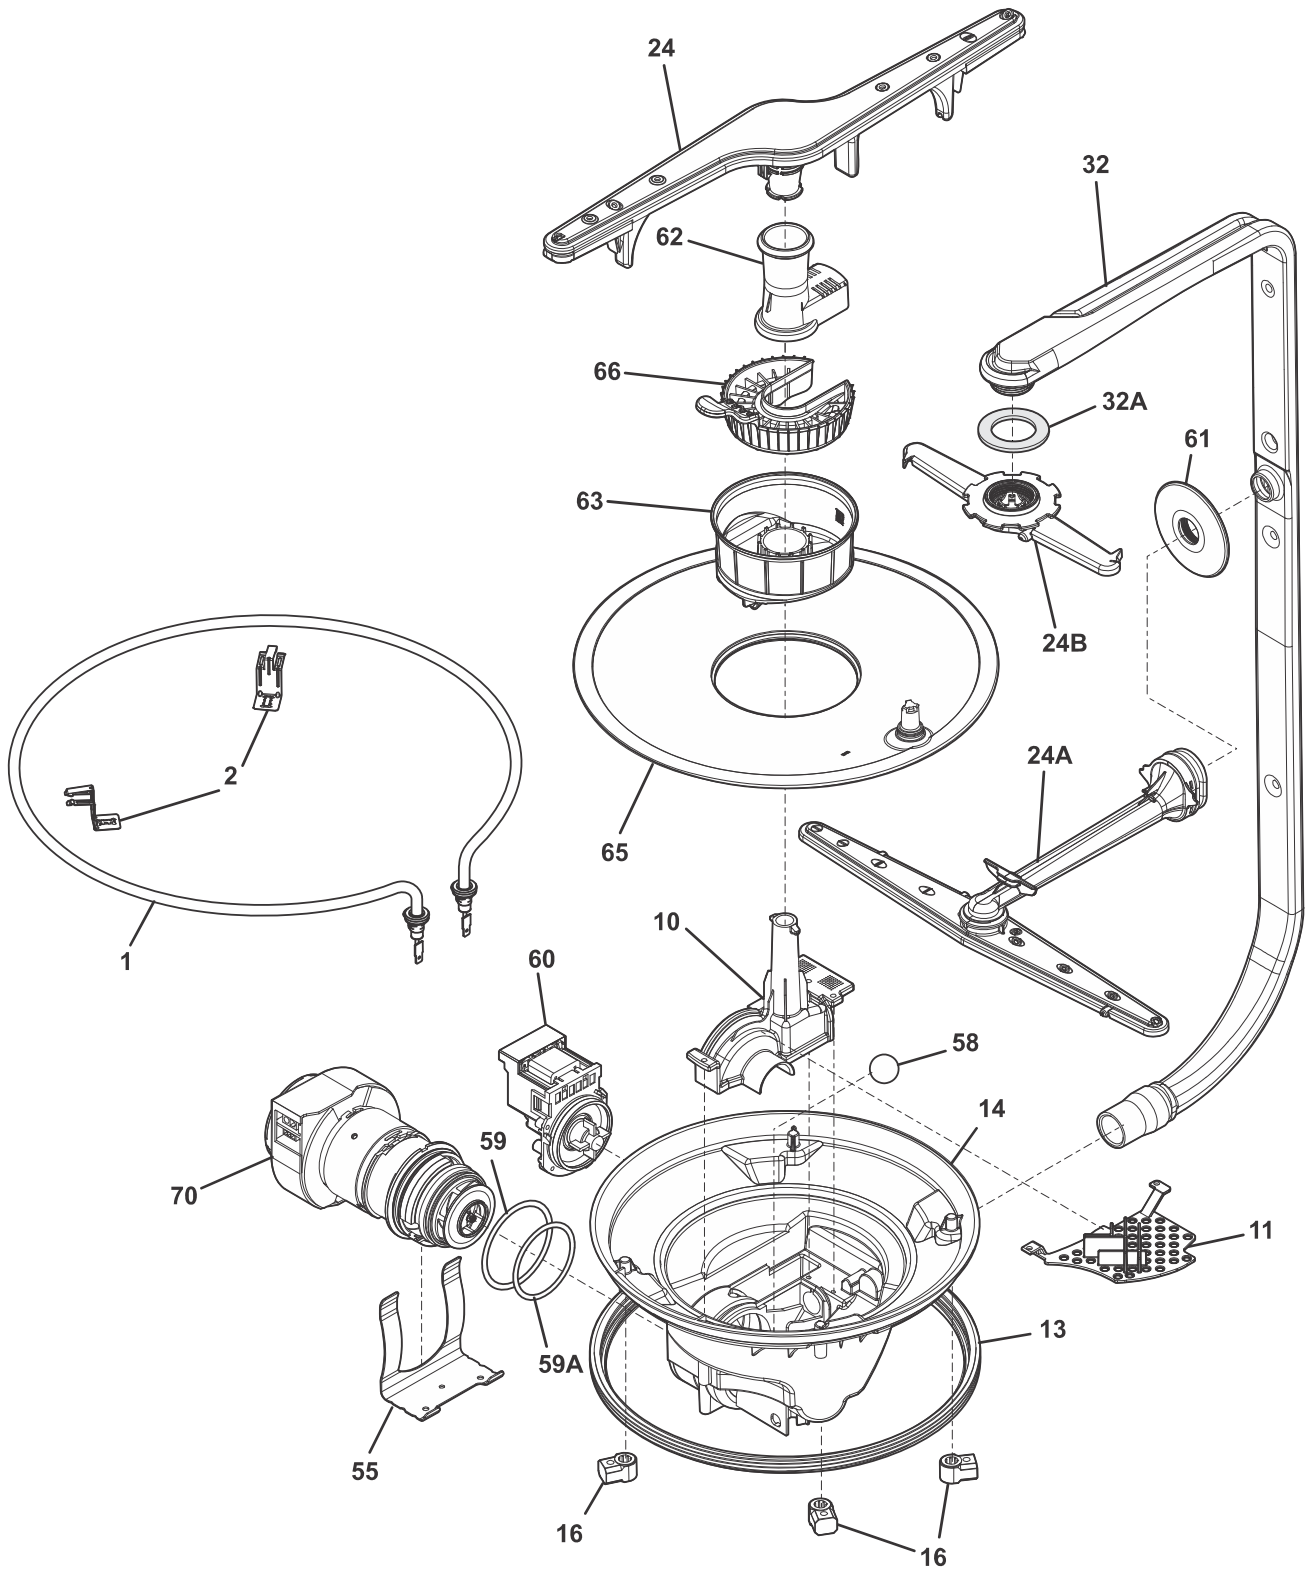

MOTOR & PUMP

MCDB350NB1A

MOTOR & PUMP

Model Index: A FFBD2412S (FFBD2412SB0A)
B FFBD2412S (FFBD2412SM0A)
C FFBD2412S (FFBD2412SQ0A)
D FFBD2412S (FFBD2412SS0A)
E FFBD2412S (FFBD2412SW0A)

POS. NO	PART NO.	A	B	C	D	E	DESCRIPTION
1 #	154825001	A	B	C	D	E	Heater, round
1*	154106202	A	B	C	D	E	Nut, heater, (2)
1*	154289801	A	B	C	D	E	Shield, heater terminal
2	154465101	A	B	C	D	E	Bracket, heater, (2)
10	807145201	A	B	C	D	E	Cover, volute
*	154783101	A	B	C	D	E	Screw, PLT, 8-10
11	807111601	A	B	C	D	E	Plate, pump inlet
13	154246801	A	B	C	D	E	Gasket, sump
14	154728201	A	B	C	D	E	Sump Assembly
16	154246502	A	B	C	D	E	Retainer, sump
16*	154754901	A	B	C	D	E	Screw, sump mtg, 8-16, (4)
24 #	5304506526	A	B	C	D	E	Spray arm, lower, w/heat shield
24A#	5304506740	A	B	C	D	E	Spray arm, center
24B#	5304506516	A	B	C	D	E	Spray arm, assembly, upper
32	154824201	A	B	C	D	E	Tube, delivery
32*	154106801	A	B	C	D	E	Clamp, hose, 1.29" open, worm gear, (2)
32*	154491101	A	B	C	D	E	Screw, delivery tube
32A	154406401	A	B	C	D	E	Gasket, delivery tube
55	154595901	A	B	C	D	E	Bracket, motor
55*	154779601	A	B	C	D	E	Screw, PH, 8-10, (2)
58	154246402	A	B	C	D	E	Check ball
59	154246901	A	B	C	D	E	O-ring, rear
59A	154247001	A	B	C	D	E	O-ring, front
60 #	5304492415	A	B	C	D	E	Drain Pump Assy
60*	154741501	A	B	C	D	E	Screw, drain motor mtg, (3)
60*	807048001	A	B	C	D	E	Flapper, valve
61	5304506517	A	B	C	D	E	Grommet, delivery tube
62	5304506515	A	B	C	D	E	Support, spray arm, lower
63	5304506533	A	B	C	D	E	Base, soil director
65	5304506525	A	B	C	D	E	Filter, polypro
66	5304506518	A	B	C	D	E	Trap, glass
70 #	154844301	A	B	C	D	E	Motor & Pump Assy, w/o-rings
* #	154753101	A	B	C	D	E	Thermistor