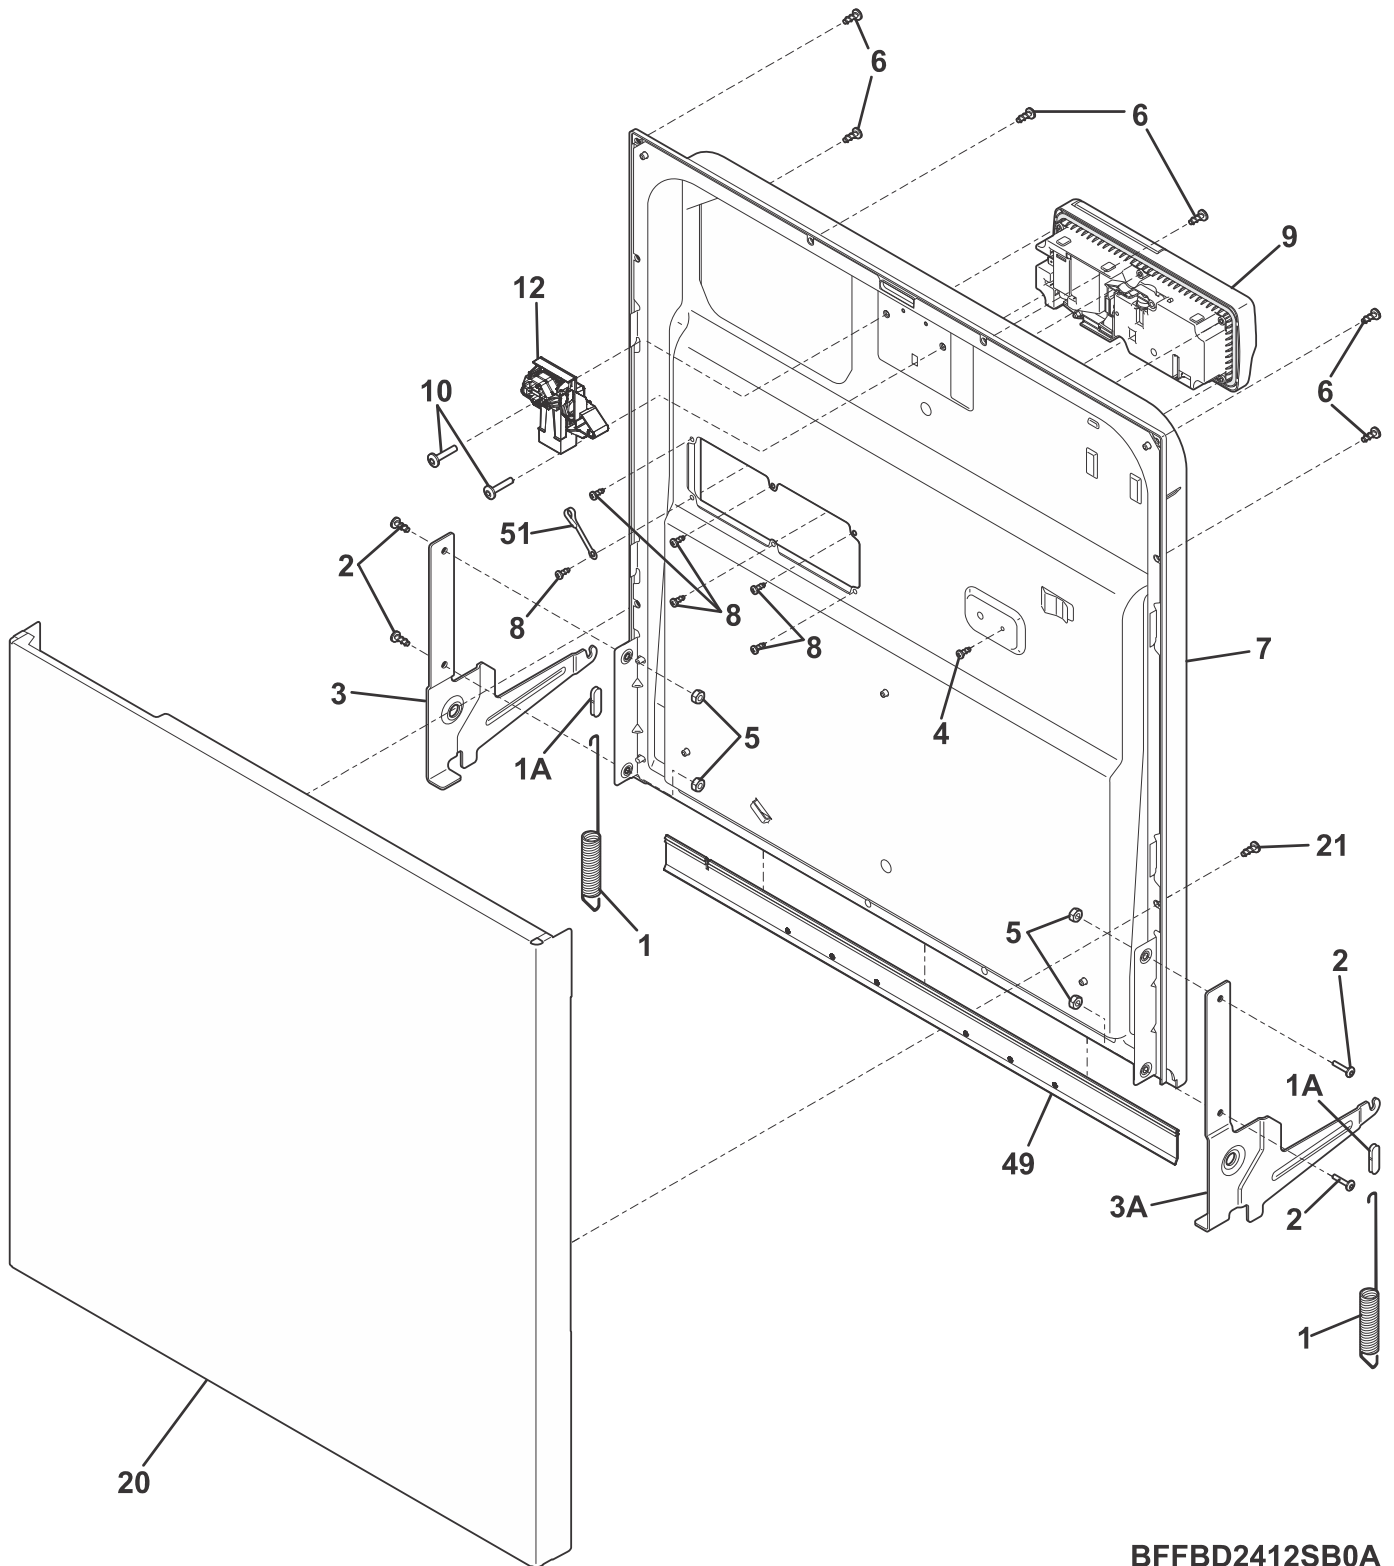

DOOR

BFFBD2412SB0A

DOOR

Model Index: A FFBD2412S (FFBD2412SB0A)
                      B FFBD2412S (FFBD2412SM0A)
                      C FFBD2412S (FFBD2412SQ0A)
                      D FFBD2412S (FFBD2412SS0A)
                      E FFBD2412S (FFBD2412SW0A)

POS. NO	PART NO.	A	B	C	D	E	DESCRIPTION
1	154430501	A	B	C	D	E	Spring, door, (2)
1A	154325201	A	B	C	D	E	Linkage, door spring, (2)
2	154093301	A	B	C	D	E	Screw, arm assy, (4)
3	154691201	A	B	C	D	E	Arm Assy, LH
3A	154691101	A	B	C	D	E	Arm Assy, RH
*	154647101	A	B	C	D	E	Hinge Pin, arm assy
*	154686401	A	B	C	D	E	Bearing, hinge pin
4	154825401	A	B	C	D	E	Screw, hex hd, 8-18 x .4, w/washer
5	154079601	A	B	C	D	E	Nut, arm assy, and handle mtg.
6	154783101	A	B	C	D	E	Screw, PLT, 8-10
7	5304502917	A	B	C	D	E	Liner, door assembly, white
8	154294701	A	B	C	D	E	Screw, #7 plas .375, (6), disp. assy.
9 #	5304506521	A	B	C	D	E	Dispenser, det/rinse aid, w/level ind.
9*	154719301	A	B	C	D	E	Shield, dispenser assy
10	154103702	A	B	C	D	E	Screw, latch mtg, (2)
12 #	154722401	A	B	C	D	E	Latch Assembly, door
20	5304506908	A	-	-	-	-	Door, outer, black, w/barrier
20	5304506910	-	B	-	-	-	Door, outer, silver mist, w/barrier
20	5304506909	-	-	C	-	-	Door, outer, bisque, w/barrier
20	5304506911	-	-	-	D	-	Door, outer, stainless, w/barrier
20	5304506907	-	-	-	-	E	Door, outer, white, w/barrier
21	154754701	A	B	C	D	E	Screw, truss hd, 8-18 type AB
49	5304500204	A	B	C	D	E	Gasket, door, bottom
51	154320301	A	B	C	D	E	Clamp, drip loop, wire