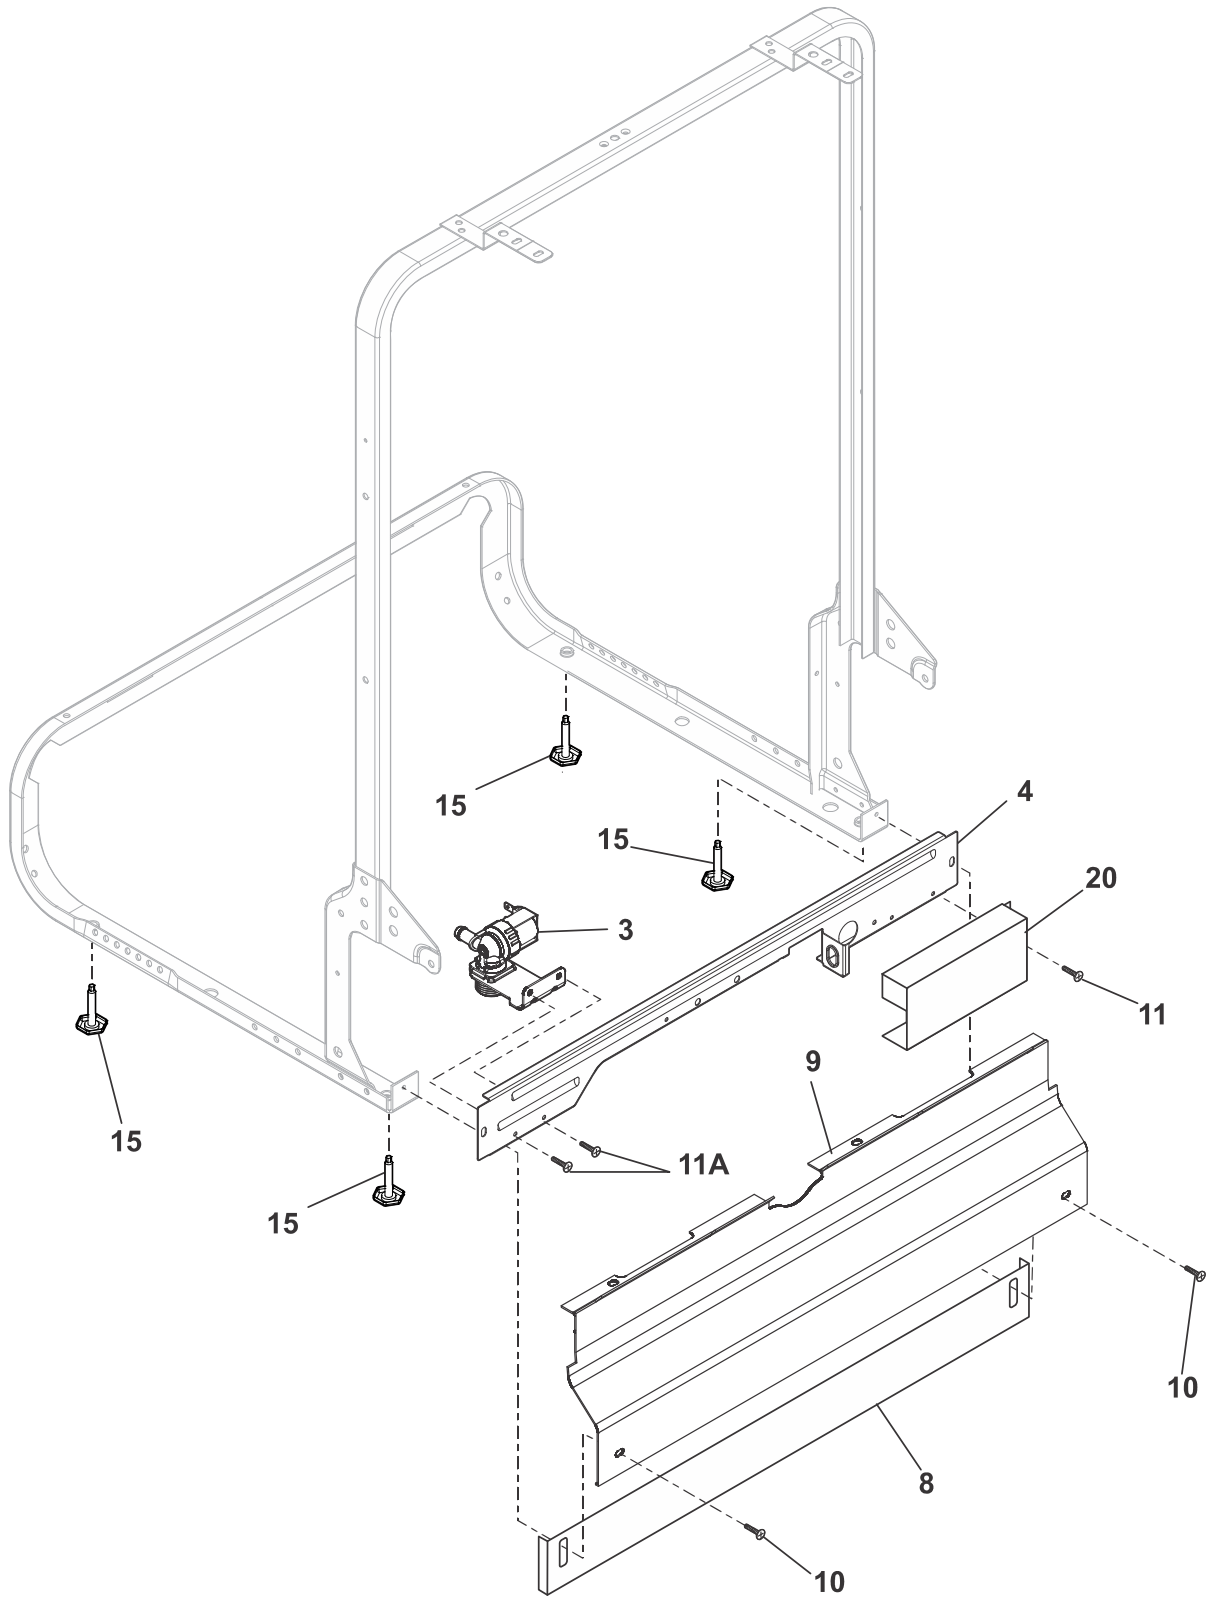

FRAME

FFFBD2406NB6A

FRAME

Model Index: A FFBD2412S (FFBD2412SB0A)
B FFBD2412S (FFBD2412SM0A)
C FFBD2412S (FFBD2412SQ0A)
D FFBD2412S (FFBD2412SS0A)
E FFBD2412S (FFBD2412SW0A)

POS. NO	PART NO.	A	B	C	D	E	DESCRIPTION
3 #	807047901	A	B	C	D	E	Valve, water
3*	154106801	A	B	C	D	E	Clamp, hose, 1.29" open, worm gear, (2)
4	154823701	A	B	C	D	E	Brace, front frame
8	154745503	A	B	C	D	E	Toeplate, adjustable, black
9	5304501484	A	B	C	D	E	Kickplate Assy, PVC, black, w/label
9*	5304501485	A	B	C	D	E	Insulation, kickplate
10	154754801	A	B	C	D	E	Screw, toeplate mtg, 8-18 AB hex hd, black, (2)
11	154200701	A	B	C	D	E	Screw, #10-32 x 3/8
11A	154825401	A	B	C	D	E	Screw, hex hd, 8-18 x .4, w/washer
15	5304506540	A	B	C	D	E	Leg, leveling, 1/4-20
20	154758501	A	B	C	D	E	Cover, junction box, w/label
*	154041001	A	B	C	D	E	Screw, plask #1, 10-10 x 9/16