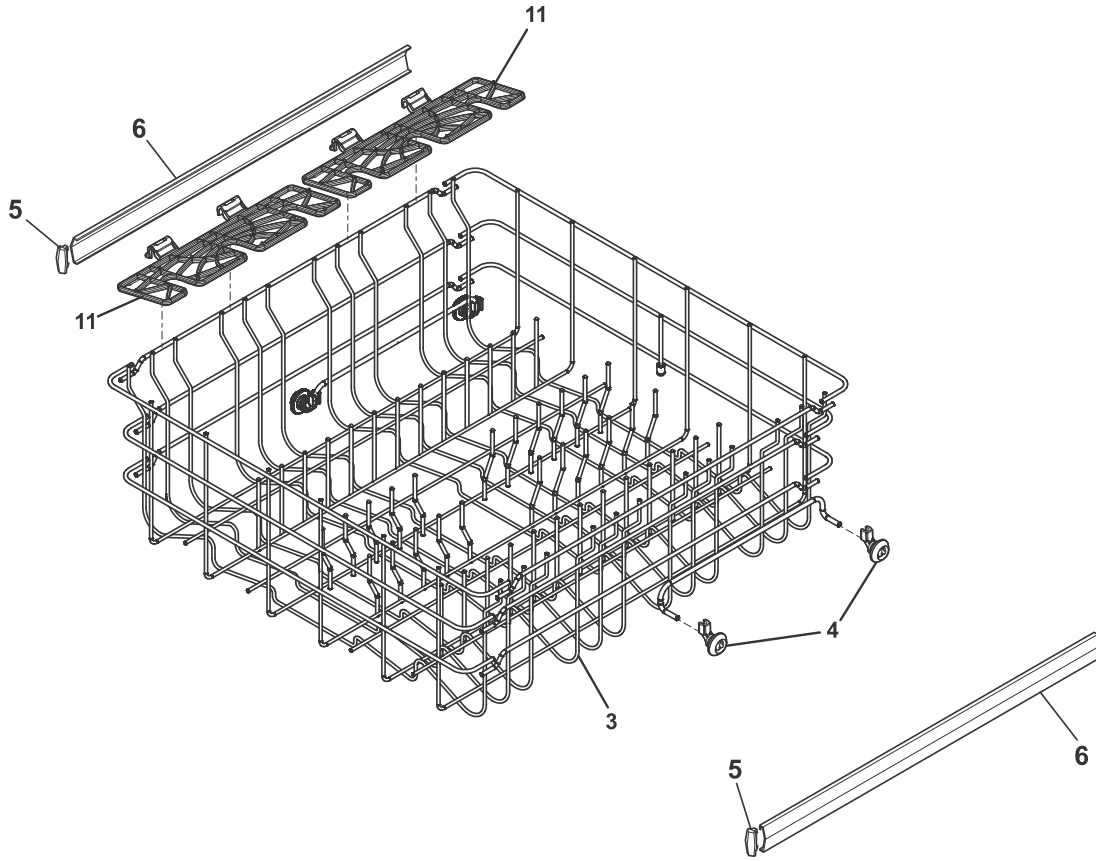

RACKS

RFFBD2411NB1A

RACKS

Model Index: **A** FFBD2412S (FFBD2412SB0A)
                      B FFBD2412S (FFBD2412SM0A)
                      C FFBD2412S (FFBD2412SQ0A)
                      D FFBD2412S (FFBD2412SS0A)
                      E FFBD2412S (FFBD2412SW0A)

POS. NO	PART NO.	A	B	C	D	E	DESCRIPTION
1	808602302						Rack Assembly, lower
2	5304506523						Basket, silverware
3	5304498211						Rack Assembly, upper
*	5304506527						Nameplate, rack spacer, grey
4	154522902						Wheel & bushing assy, grey, upper rack, (8)
5	5304506510						Cap, rack slide
6	154597801						Slide, rack, upper, (2)
7	154174503						Wheel & bracket assy, grey, lower rack, (8)
11	5304506507						Cup Shelf, stemware