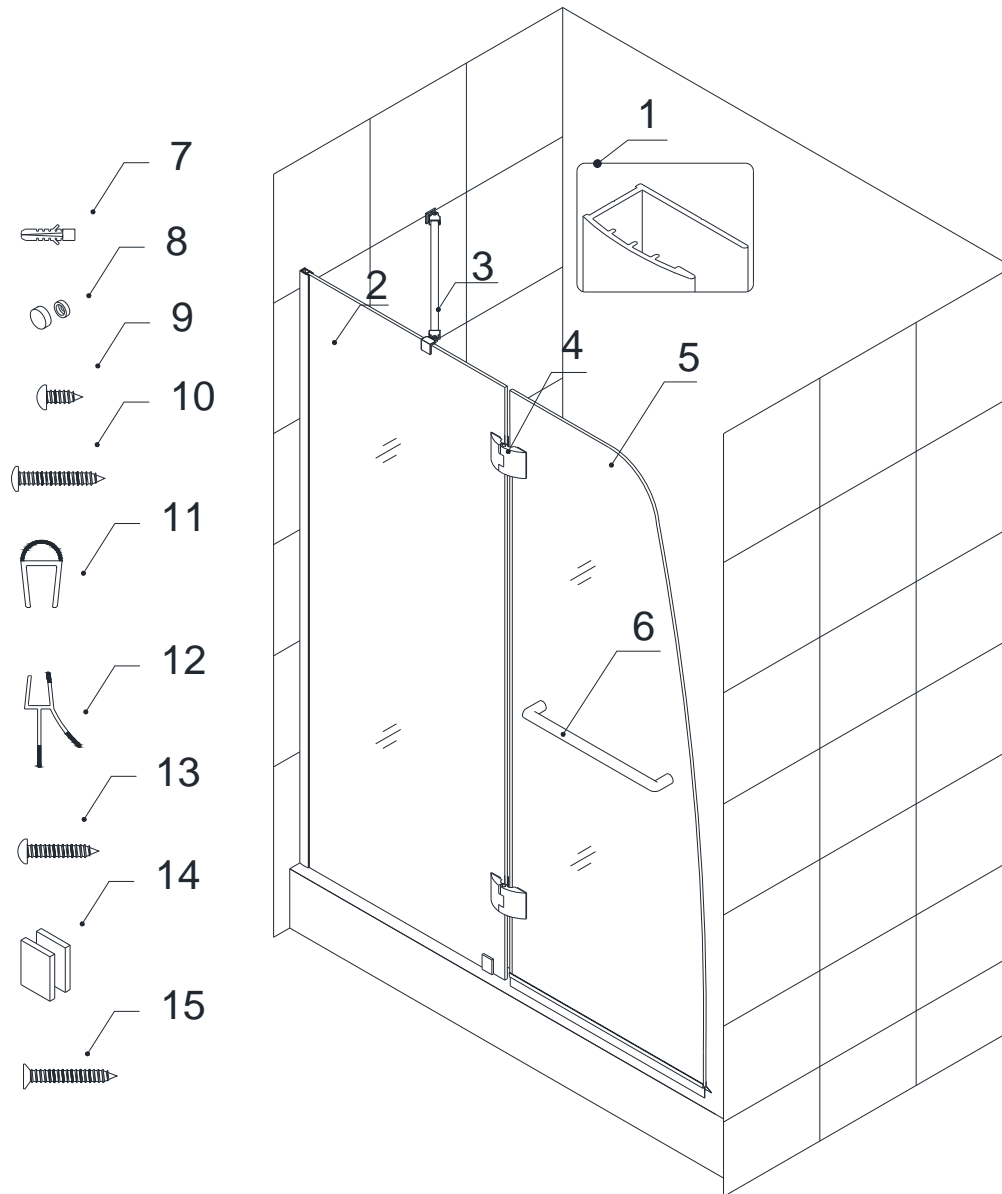

Detailed Diagram of Shower Door and Tub Door Component

Packing List

01	Wall profile	1pc	09	Round Head screw ST4.2x10	2pcs
02	Stationary glass	1pc	10	Big head screw ST4.2x40	4pcs
03	Support bar	1pc	11	Anti-Water strip	1pc
04	Hinge	2pcs	12	Bottom anti-water strip	1pc
05	Glass door	1pc	13	Round head screw ST4.2x25	1pc
06	Towel bar	1pc	14	Bottom bracket	1pc
07	Wall anchor	5pcs	15	Countersunk screw ST4.2x40	1pc
08	Decorative caps	2pcs			

NOTE: Unpack your unit carefully and inspect it. Lay it out and identify all parts using detailed diagram and packing list in your manual as a reference. Before discarding the carton, check for small hardware bags that tend to fall to the bottom of the box. If any parts are damaged or missing, please contact DreamLine™ for replacement.

NOTE: Retain these installation instructions for future reference.

Detailed Diagram of Glass Panel Components

Packing List

Diagram A					
01	U-channel 1 (wall profile)	1pc	08	Countersunk screw ST4.2x40	4pcs
02	U-channel 2 (bottom profile)	1pc	10	Countersunk screw ST4.2x25	2pcs
07	Ø5/16" Wall anchor	4pcs	16	Extender panel glass	1pc
Diagram B					
01	U-channel 1 wall profile)	1pc	08	Countersunk screw ST4.2x40	4pcs
02	U-channel 2 (bottom profile)	1pc	10	Countersunk screw ST4.2x25	2pcs
07	Ø5/16" Wall anchor	4pcs	17	Return panel glass	1pc