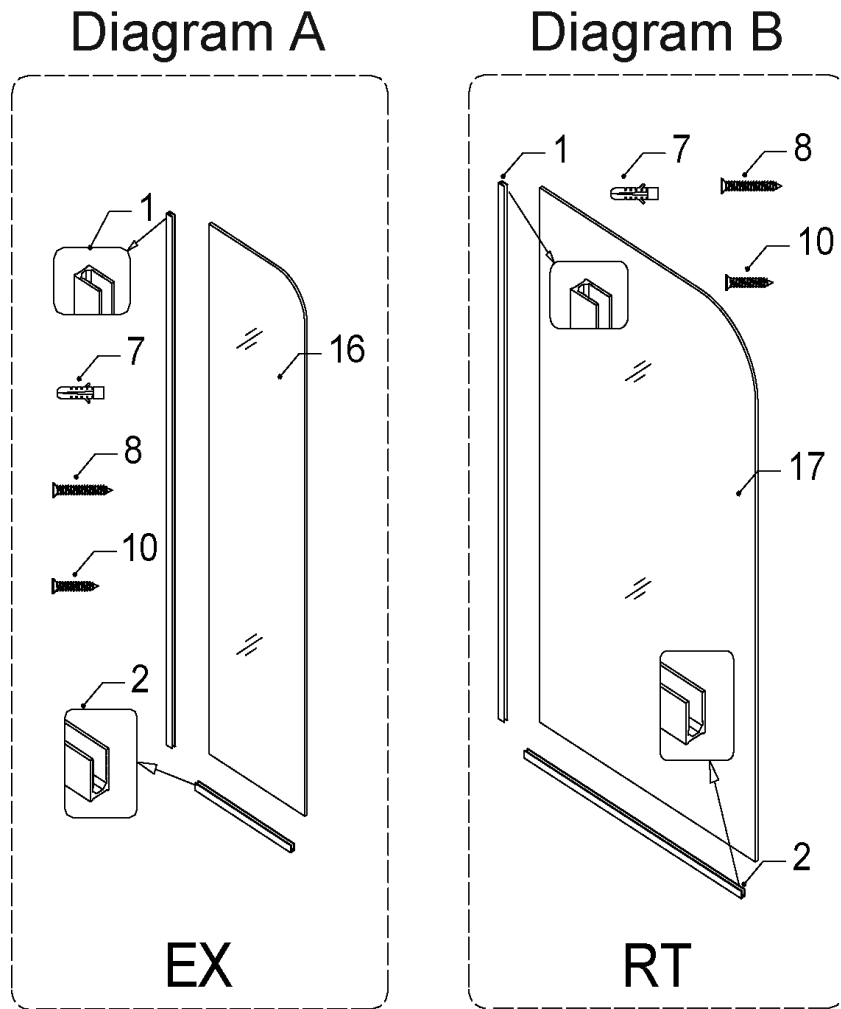

Detailed Diagram of Shower Door and Tub Door Component

Packing List

01	Wall profile	1pc	09	Round Head screw ST4.2x10	2pcs
02	Stationary glass	1pc	10	Big head screw ST4.2x40	4pcs
03	Support bar	1pc	11	Anti-Water strip	1pc
04	Hinge	2pcs	12	Bottom anti-water strip	1pc
05	Glass door	1pc	13	Round head screw ST4.2x25	1pc
06	Towel bar	1pc	14	Bottom bracket	1pc
07	Wall anchor	5pcs	15	Countersunk screw ST4.2x40	1pc
08	Decorative caps	2pcs			

NOTE: Unpack your unit carefully and inspect it. Lay it out and identify all parts using detailed diagram and packing list in your manual as a reference. Before discarding the carton, check for small hardware bags that tend to fall to the bottom of the box. If any parts are damaged or missing, please contact DreamLine™ for replacement.

NOTE: Retain these installation instructions for future reference.

Detailed Diagram of Glass Panel Components

Packing List

Diagram A					
01	U-channel 1 (wall profile)	1pc	08	Countersunk screw ST4.2x40	4pcs
02	U-channel 2 (bottom profile)	1pc	10	Countersunk screw ST4.2x25	2pcs
07	Ø5/16" Wall anchor	4pcs	16	Extender panel glass	1pc
Diagram B					
01	U-channel 1 wall profile)	1pc	08	Countersunk screw ST4.2x40	4pcs
02	U-channel 2 (bottom profile)	1pc	10	Countersunk screw ST4.2x25	2pcs
07	Ø5/16" Wall anchor	4pcs	17	Return panel glass	1pc