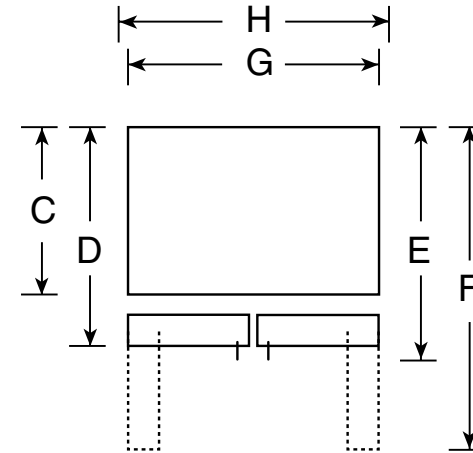

### Dimensions and Installation Information (in inches)

Overall Dimensions	Height to top of hinge (in.) <b>A</b>	<b>68-5/8</b>
	Height to top of case (in.) <b>B</b>	<b>67-3/4</b>
	Case depth without door (in.) <b>C</b>	<b>28-1/4</b>
	Case depth less door handle (in.) <b>D</b>	<b>32-1/2</b>
	Case depth with door handle (in.) <b>E</b>	<b>35</b>
	Depth with fresh food door open 90° (in.) <b>F</b>	<b>46-1/8</b>
	Width (in.) <b>G</b>	<b>32-3/4</b>
Air Clearances	Width with door open 90° inc. door handle (in.) <b>H</b>	<b>40-5/8</b>
	Each side (in.)	<b>1/8</b>
	Top (in.)	<b>1</b>
	Back (in.)	<b>2</b>