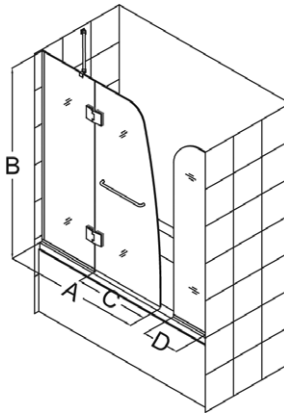

## Door Features:

- Frameless glass design
- 1/4" (6mm) tempered glass in clear or frosted
- Chrome or brushed nickel hardware finish
- Convenient towel bar
- Clear glass models are reversible for right or left door opening
- Anodized aluminum wall profile
- 1/4" out-of-plumb adjustment
- Optional backwalls available

Choose an Aqua Tub Door with Extender Panel to increase splash coverage or choose an Aqua Tub Door with Return Panel to create a bathtub enclosure.

## Extender and Return Panel Features:

- 5/16" (8mm) thick tempered clear glass
- 1/4" of out-of-plumb adjustment

## Aqua Tub Door Options

**Configuration 1**

**Configuration 2**  
with Extender Panel

**Configuration 3**  
with Return Panel

Config.	Model	A	B	C Walk-In	D	E	Glass Selection	Chrome Hardware (-01)	Brushed Nickel Hardware (-04)
1	SHDR-3148586	48"	58"	24"	--	--	Clear		
							Frosted Left Wall (FR1)		
							Frosted Right Wall (FR2)		
2	SHDR-3148586-EX	48"	58"	24"	9"	--	Clear	✓	✓
3	SHDR-3148586-RT	48"	58"	24"	--	30"	Clear		