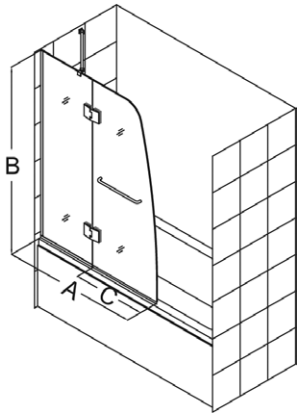

Configuration 1