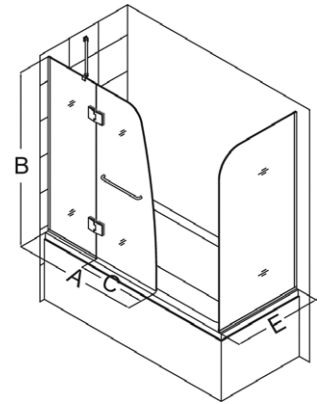

## Door Features:

- Frameless glass design
- 1/4" (6mm) tempered glass in clear or frosted
- Chrome or brushed nickel hardware finish
- Convenient towel bar
- Clear glass models are reversible for right or left door opening
- Anodized aluminum wall profile
- 1/4" out-of-plumb adjustment
- Optional backwalls available

## Extender and Return Panel Features:

- 5/16" (8mm) thick tempered clear glass
- 1/4" of out-of-plumb adjustment

## Aqua Tub Door Options

**Configuration 1**

**Configuration 2**  
with Extender Panel

**Configuration 3**  
with Return Panel

Config.	Model	A	B	C Walk-In	D	E	Glass Selection	Chrome Hardware (-01)	Brushed Nickel Hardware (-04)
1	SHDR-3148586	48"	58"	24"	--	--	Clear		
							Frosted Left Wall (FR1)		
							Frosted Right Wall (FR2)		
2	SHDR-3148586-EX	48"	58"	24"	9"	--	Clear	✓	✓
3	SHDR-3148586-RT	48"	58"	24"	--	30"	Clear		