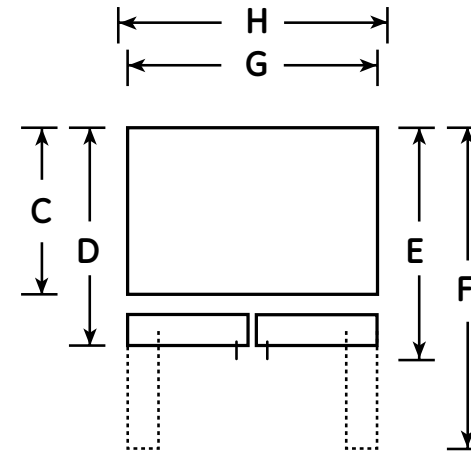

### Dimensions and Installation Information (in inches)

Overall Dimensions	Height to top of hinge (in.) <b>A</b>	<b>69</b>
	Height to top of case (in.) <b>B</b>	<b>69-5/8</b>
	Case depth without door (in.) <b>C</b>	<b>23-7/8</b>
	Case depth less door handle (in.) <b>D</b>	<b>28-1/2</b>
	Case depth with door handle (in.) <b>E</b>	<b>43-1/8</b>
	Depth with fresh food door open 90° (in.) <b>F</b>	<b>47</b>
	Width (in.) <b>G</b>	<b>TBD</b>
Air Clearances	Width with door open 90° inc. door handle (in.) <b>H</b>	<b>40-7/8</b>
	Each side (in.)	<b>1/8</b>
	Top (in.)	<b>1</b>
	Back (in.)	<b>1/2</b>