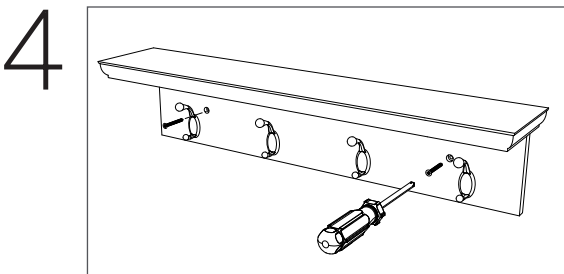

SECURE SHELF TO WALL

Secure mounting screws through shelf and into drywall anchors or studs. **DO NOT** over tighten.
Secure mounting screws through shelf and into drywall anchors or studs. **DO NOT** over tighten.
Secure mounting screws through shelf and into drywall anchors or studs. **DO NOT** over tighten.