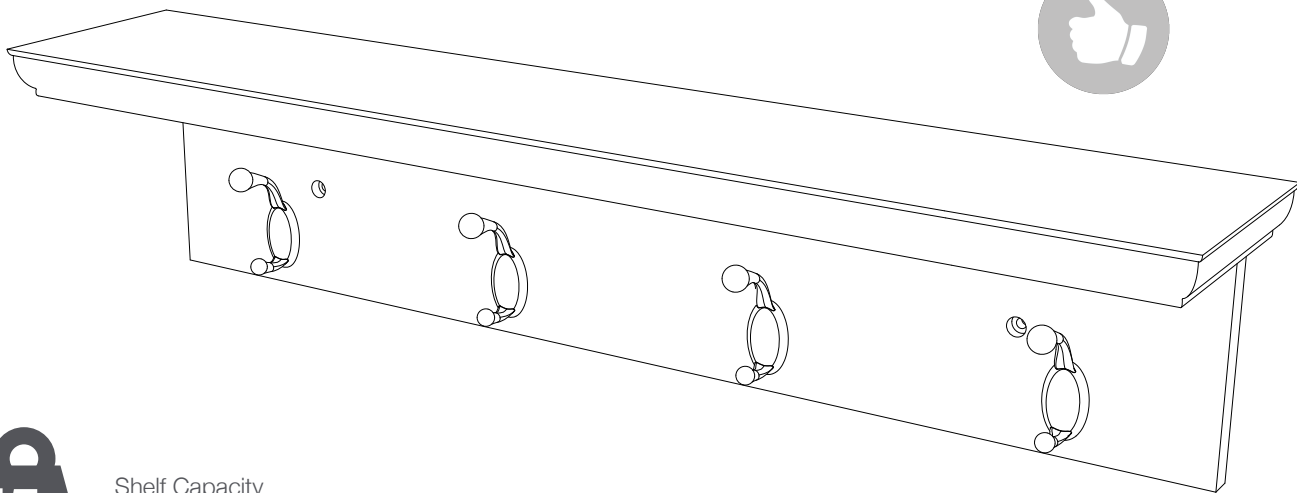

Shelf Capacity
Shelf Capacity
Shelf Capacity

This shelf system must be installed in studs for maximum stability and load capacity.
Il faut installer cette étagère dans des montants pour assurer sa stabilité et sa capacité maximale.
Este sistema de estante se debe instalar en montantes para lograr la máxima estabilidad y capacidad de carga.

Hyman Inc.™
Innovation for life.™

For assistance with installation or missing parts, please call 1-800-860-1677
Pour recevoir de l'aide pour l'installation ou pour des pièces manquantes, composer le 1-800-860-1677
Si necesita ayuda con la instalación o le faltan piezas, por favor llame al 1-800-860-1677
CustomerService@lewishymaninc.com