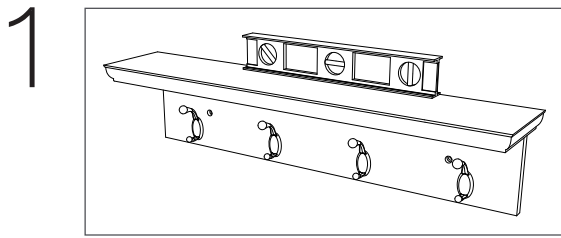

24in Profile Ledge with 4 Hooks

24in Slimline Ledge with 4 Hooks

24in Slimline Ledge with 4 Hooks

LEVEL SHELF

Place the shelf on the wall and make sure it is level.
Place the shelf on the wall and make sure it is level.
Place the shelf on the wall and make sure it is level.

MARK SCREW HOLES

Mark screw holes with a pencil directly above the shelf installation holes
Mark screw holes with a pencil directly above the shelf installation holes
Mark screw holes with a pencil directly above the shelf installation holes