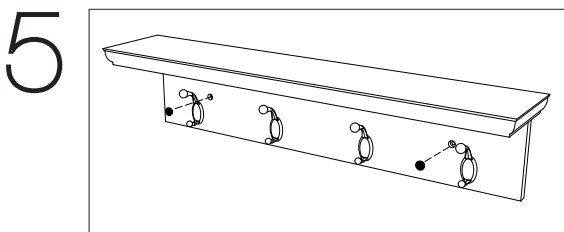

COVER SCREWS

Place plastic covers over screw ends for a clean finished look.
Place plastic covers over screw ends for a clean finished look.
Place plastic covers over screw ends for a clean finished look.