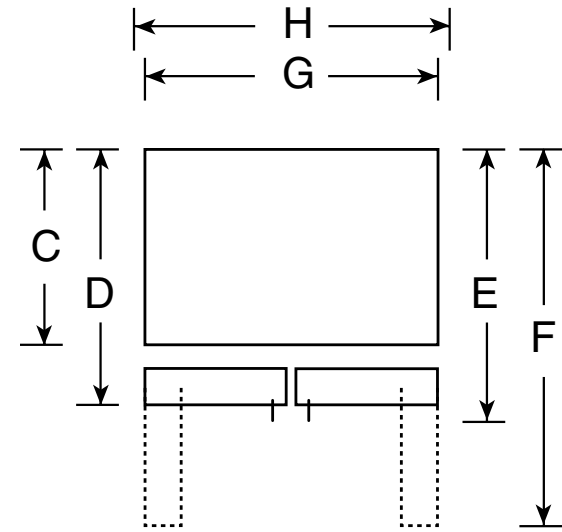

GFSF2KEX

GE® 22.2 Cu. Ft. French Door Refrigerator with Icemaker

Dimensions and Installation Information (in inches)

Overall Dimensions	Height to top of hinge (in.) A	69-3/8
	Height to top of case (in.) B	67-3/4
	Case depth without door (in.) C	28-1/4
	Case depth less door handle (in.) D	32-1/2
	Case depth with door handle (in.) E	34-7/8
	Depth with fresh food door open 90° (in.) F	46-1/8
	Width (in.) G	33
Air Clearances	Width with door open 90° inc. door handle (in.) H	36
	Each side (in.)	1/8
	Top (in.)	1
	Back (in.)	1

For answers to your Monogram®, GE Profile™ or GE® appliance questions, visit our website at ge.com or call GE Answer Center® service, 800.626.2000.

imagination at work

GFSF2KEX

GE® 22.2 Cu. Ft. French Door Refrigerator with Icemaker