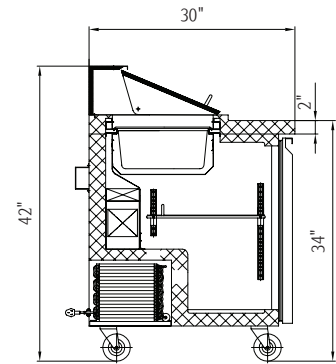

## 2 Door Sandwich/Salad Prep Table ♦ NP2R-SW

Top View

Front View

Side Section

Plug Type: (NEMA) 5-15P

### Capacity

Gross Capacity 9.5 cu. ft.

### Dimensions

Internal Cabinet Width 43 in  
 Internal Cabinet Depth 24 in  
 Internal Cabinet Height 24 in  
 External Width 47 in  
 External Depth 30 in  
 External Height 42 in  
 Shipping Dimensions (W x D x H) 52 x 35 x 46 in