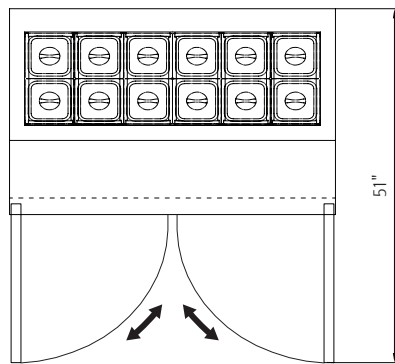

2 Door Sandwich/Salad Prep Table ♦ NP2R-SW

Top View

Plug Type: (NEMA) 5-15P

Capacity

Gross Capacity 9.5 cu. ft.

Dimensions

Internal Cabinet Width 43 in
Internal Cabinet Depth 24 in
Internal Cabinet Height 24 in
External Width 47 in
External Depth 30 in
External Height 42 in
Shipping Dimensions (W x D x H) 52 x 35 x 46 in

Weight

Gross Weight 354 lbs.

Accessories

Frost Free Yes
Adjustable Shelves 2
Fixed Shelves No
Internal Light No
Internal Light Switch No
External Light Switch No
Self Closing Door / Lid Yes
Door Holder for Loading Yes
Door / Lid Lock No
Reversible (Left) Door No
Adjustable Feet Optional
Adjustable Thermostat Yes
Pans (12) 1/6"