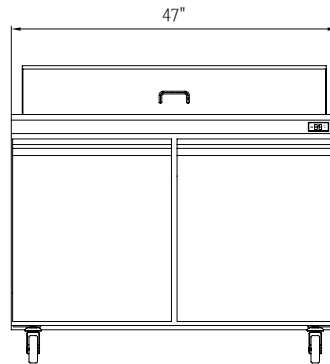

2 Door Sandwich/Salad Prep Table ♦ NP2R-SW

Front View

Plug Type: (NEMA) 5-15P

Capacity

Gross Capacity 9.5 cu. ft.

Dimensions

Internal Cabinet Width 43 in
Internal Cabinet Depth 24 in
Internal Cabinet Height 24 in
External Width 47 in
External Depth 30 in
External Height 42 in
Shipping Dimensions (W x D x H) 52 x 35 x 46 in

Weight

Gross Weight 354 lbs.

Accessories

Frost Free Yes
Adjustable Shelves 2
Fixed Shelves No
Internal Light No
Internal Light Switch No
External Light Switch No
Self Closing Door / Lid Yes
Door Holder for Loading Yes
Door / Lid Lock No
Reversible (Left) Door No
Adjustable Feet Optional
Adjustable Thermostat Yes
Pans (12) 1/6"