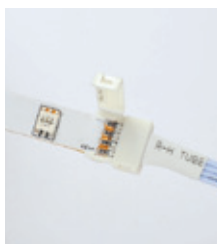

2. Connect for longer runs