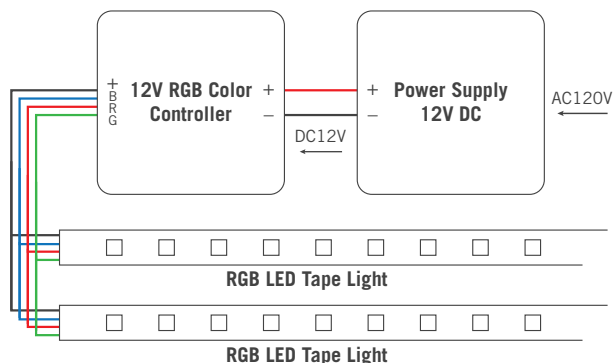

RGB LED mixes light from three LED chips (red, green, blue) to achieve thousands of colors. With each LED chip at 100% brightness (creating white light), this LED strip will use between 1.75-2.75 watts per foot depending on the length. Less energy will be consumed when dimmed.

**Read instructions for connection guidelines and limitations. Always use a power supply that ensures adequate wattage.**

1. Cut to fit

2. Connect for longer runs

3. Peel and stick

4. Brilliant lighting!

Multiple tape strips can originate from a single 12V RGB LED controller. Read enclosed instructions for guidelines and limitations. For RV and boat interior installations, RGB controller and LED tape lighting can be directly wired to on-board 12V power.

## armacostlighting.com

Visit us for longer RibbonFlex lengths, higher capacity power supplies, color controllers, signal amplifiers, wireless LED controls, hook-up wire and other accessories.

Input Voltage.....	12V DC
Length.....	2.5 meters (8ft)
LED Count .....	75 (30/m)
LED Size .....	5050µ
LED Package.....	RGB tri-chip
Height/Width.....	2 x 10mm (.08 x .39")
Beam Angle .....	120° wide
Cutttable .....	Every 100mm (3.94")
Ratings .....	CE, RoHS,CSA