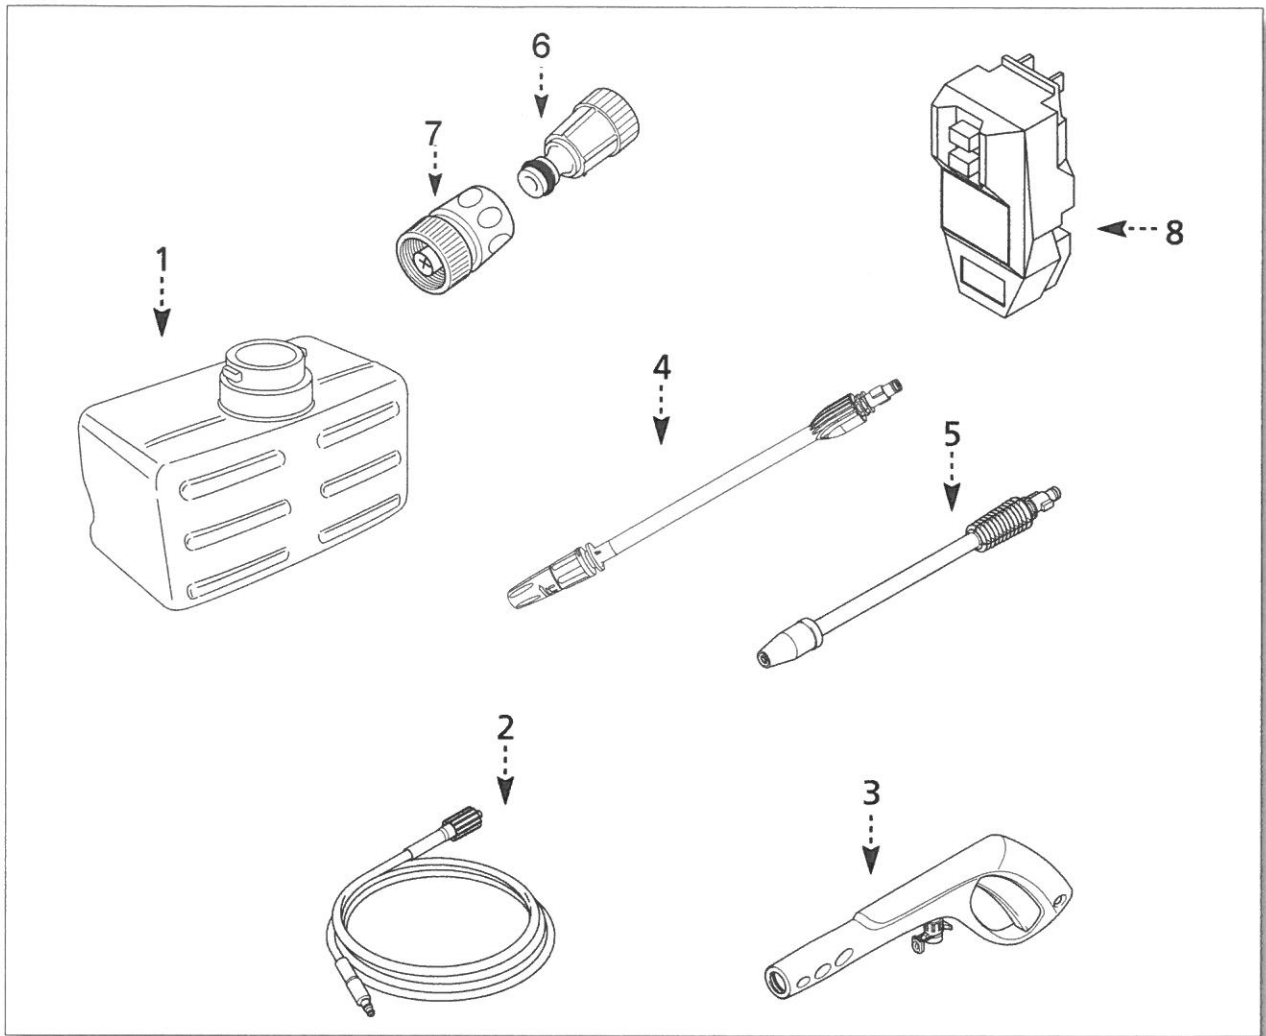

# REPLACEMENT PARTS

Pos.	Description	Part Number	Qty.
1	Detergent Tank	PW4220020	1
2	Hose (QC)	PW4220740	1
3	Spray Gun	PW50968	1
4	High/low Lance/Nozzle	PW4220010	1
5	Turbo Lance/Nozzle	PW50976	1
6	Garden Hose Adapter (clear plastic)	PW3082130	1
7	Garden Hose Adapter (blue/black)	PW3082301	1
8	GFCI Assembly	PW2761401110-1	1

## Pump Spare Part Kits

Water Seals & Valves	PW4220640	1
Pre-Assembly TSS	PW4220640	1
O-Ring Kit	PW909104K	1

Order at: [www.arblueclean.com](http://www.arblueclean.com) / 1-866-235-512