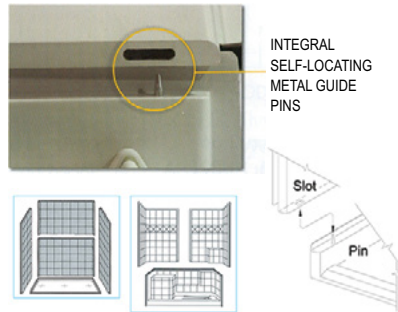

## STRENGTH

Wood & Steel Reinforced Walls

Twice the weight and twice the raw materials used in the construction of our showers than listed by any of our competitors.

Wood reinforced core walls and high density base. Metal conduit around perimeter of EACH panel for added strength.

## ADAPTABILITY

Customized Accessory Placement

The wood reinforced core walls allow the fixtures to be installed right onto the wall studs by eliminating the need for a drywall backing.

## SHOWER DOOR FRIENDLY

Your choice: Curtain or Door

Square corners in Ella shower construction allow for framed or frameless shower doors to be installed.

Image for Illustration only

## FRONT SIDE INSTALLATION

Aluminum Pin and Slot System for a contractor friendly front side installation.

An installation may be finished in a fraction of the time. No more need to get behind the panels to bolt large panels together.