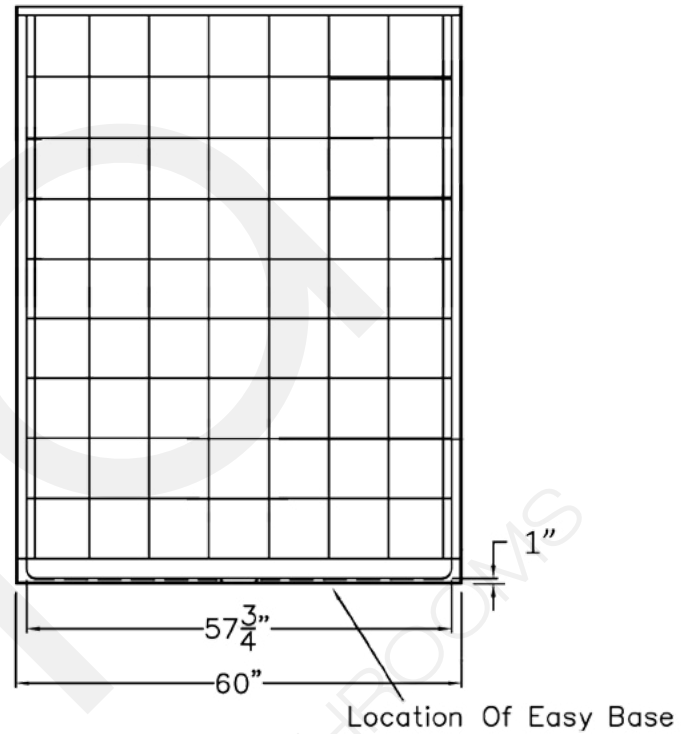

ACCESSIBLE BATHROOMS

Barrier Free, Roll In Shower 60" x 36"

6036 BF 5P 1.0 - Left or Right Drain

*Right Drain Shown

FRONT VIEW

Disclaimer:

In an effort to continually improve our product, specifications and configurations are subject to change without notice. Before ordering or installing, consider future access to essential equipment. Due to the nature of the materials, dimensions may vary $\pm 1/2"$.