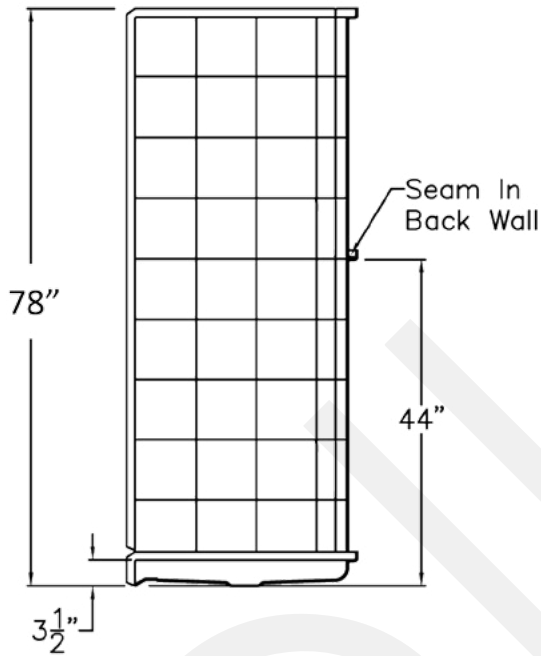

ACCESSIBLE BATHROOMS

Barrier Free, Roll In Shower 60" x 36"

6036 BF 5P 1.0 - Left or Right Drain

*Right Drain Shown

SIDE VIEW