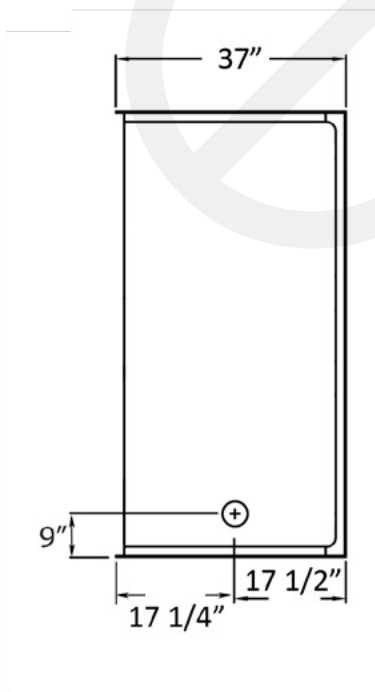

**Ella Standard Plus 24 Accessories** (page 2):  
*Hansgrohe & Ponte Giulio are optional*

Outside Dimensions: 36.875" W x 60" L x 78.125" H  
 Shipping Dimensions: 48" W x 79" L x 84" H  
 Shipping Weight: 465  
 Net Weight: 452 lbs.  
 Threshold Height: 1" Change of Level 

**Panels:**

- Shower Base ..... 37" W x 60" L x 4.5" H
- Side Wall Panel Left ..... 37" W x 73.5" H
- Side Wall Panel Right..... 37" W x 73.5" H
- Rear Wall Panel Bottom ..... 60" L x 44" H
- Rear Wall Panel Top..... 60" L x 33.5" H

# Barrier Free, Roll In Shower 60" x 36"

## 6036 BF 5P 1.0 - Left or Right Drain

*\*Right Drain Shown*

SIDE VIEW

FRONT VIEW

TOP VIEW

**Disclaimer:**

In an effort to continually improve our product, specifications and configurations are subject to change without notice. Before ordering or installing, consider future access to essential equipment. Due to the nature of the materials, dimensions may vary  $\pm 1/2"$ .