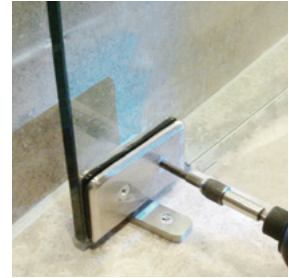

## ADAPTABILITY

Customized Accessory Placement

The wood reinforced core walls allow the fixtures to be installed right onto the wall studs by eliminating the need for a drywall backing.

## SHOWER DOOR FRIENDLY

Your choice: Curtain or Door

Square corners in Ella shower construction allow for framed or frameless shower doors to be installed.

Image for Illustration only

## FRONT SIDE INSTALLATION

Aluminum Pin and Slot System for a contractor friendly front side installation.

An installation may be finished in a fraction of the time. No more need to get behind the panels to bolt large panels together.