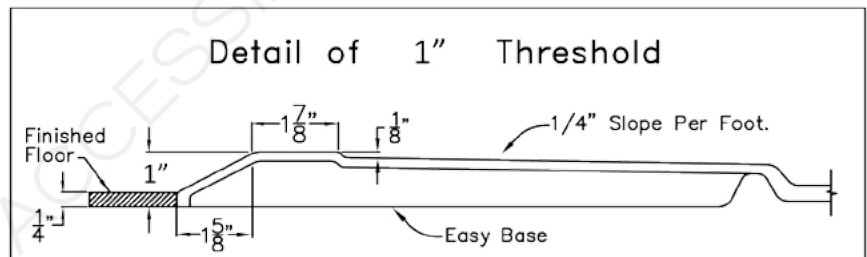

## 6036 BF 5P 1.0 - Left or Right Drain

*\*Right Drain Shown*

SIDE VIEW

FRONT VIEW

TOP VIEW

**Disclaimer:**

In an effort to continually improve our product, specifications and configurations are subject to change without notice. Before ordering or installing, consider future access to essential equipment. Due to the nature of the materials, dimensions may vary  $\pm 1/2"$ .