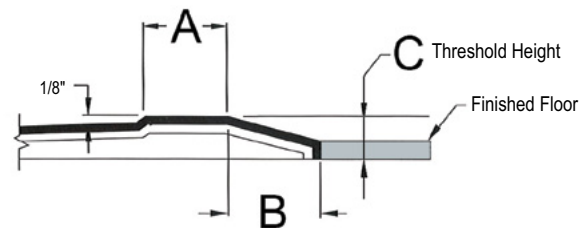

## PRE-LEVELLED BASE

The barrier free threshold height (C) varies due to shower base sizes and floor drain location. The shower base is designed to assure the correct water flow into the floor drain. The threshold height size is located at the end of each shower model number.