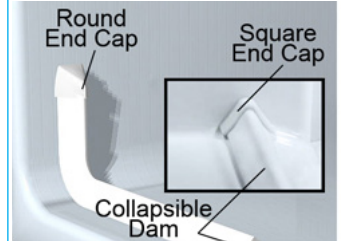

4.

Collapsible Rubber Dam
White PVC with End Caps