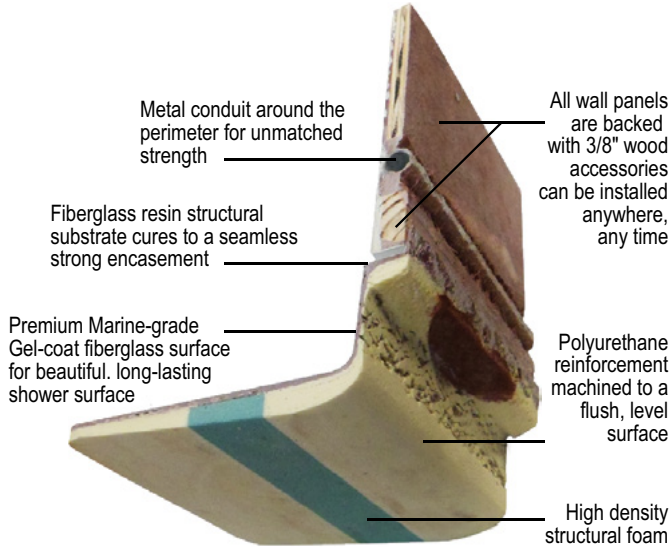

## 6036 BF 5P 1.0 - Left or Right Drain

*\*Right Drain Shown*

SIDE VIEW

FRONT VIEW

TOP VIEW

**Disclaimer:**

In an effort to continually improve our product, specifications and configurations are subject to change without notice. Before ordering or installing, consider future access to essential equipment. Due to the nature of the materials, dimensions may vary  $\pm 1/2"$ .

## STRENGTH

Wood & Steel Reinforced Walls

Twice the weight and twice the raw materials used in the construction of our showers than listed by any of our competitors.

Wood reinforced core walls and high density base. Metal conduit around perimeter of EACH panel for added strength.