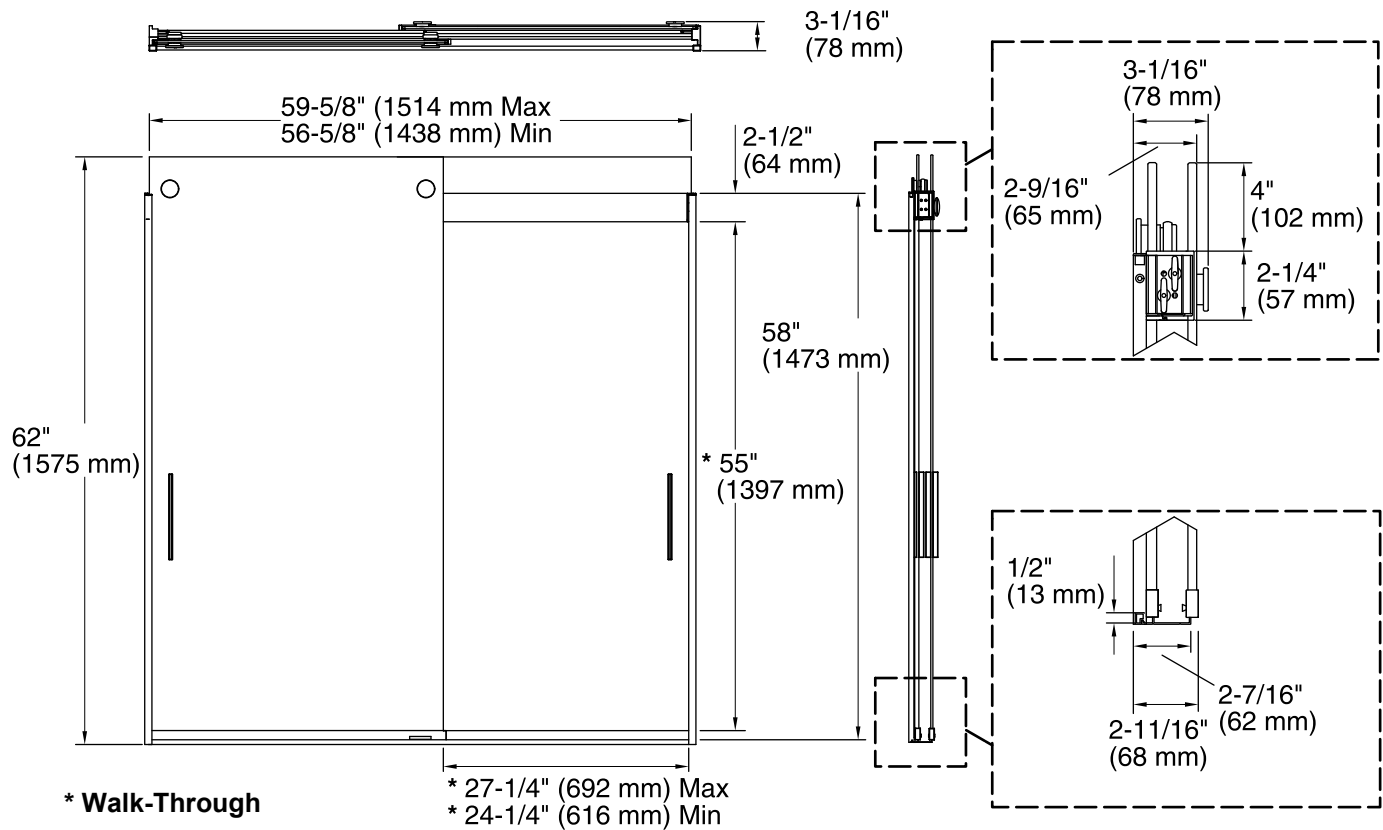

Features

- Frameless, 1/4-inch-thick Crystal Clear tempered glass.
- Innovative roller design simplifies installation and provides out-of-plumb adjustability while glass is installed.
- Cushioned center guide provides quiet sliding action.
- Vertical blade handles accentuate the contemporary style.
- CleanCoat™ glass treatment repels water for improved ease of cleaning.

Installation

- Sliding bath door.

Components

Additional included component/s: Hardware Kit.

Codes/Standards

ANSI Z97.1 (Tempered Glass)
CPSC 16CFR 1201 Cat II

KOHLER® One-Year Limited Warranty

See website for detailed warranty information.

Available Color/Finishes

Color tiles intended for reference only.

Color	Code	Description
	SH	Bright Silver
	MX	Matte Nickel

Technical Information

All product dimensions are nominal.

Frame material:	Aluminum
Opening style:	Sliding/Bypass
Opening Width - Min:	56-5/8" (1438 mm)
Opening Width - Max:	59-5/8" (1514 mm)
Walk-through - Min:	24-1/4" (616 mm)
Walk-through - Max:	27-1/4" (692 mm)
Glass thickness:	1/4" (6 mm)

Notes

Install this product according to the installation guide.

NOTICE: The vertical opening should be a minimum of 62-3/4" (1594 mm) to allow clearance for installing the top track over the wall jamb.