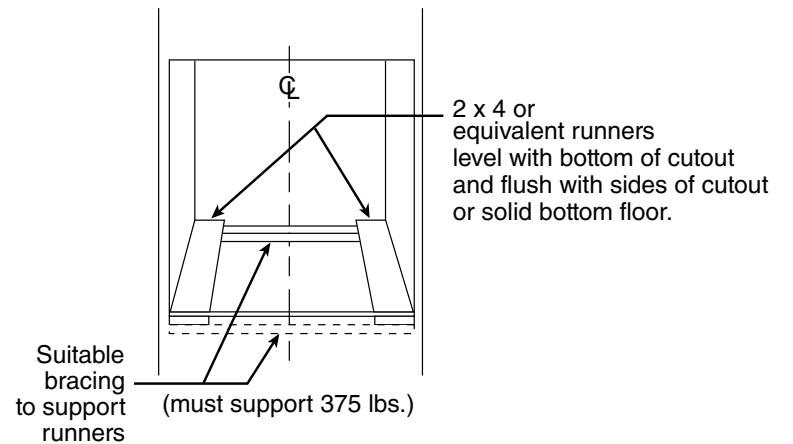

PT7550EH

GE Profile™ Series 30" Built-In Double Wall Oven with Convection

Dimensions and Installation Information (in inches)

Note: Cabinets installed adjacent to wall ovens must have an adhesion spec of at least a 194°F temperature rating.

Door handle protrudes 3" from door face. Cabinets and drawers on adjacent 45° and 90° walls should be placed to avoid interference with the handle.

Electric wall ovens are not approved for installation with a plug and receptacle. They must be hard wired in accordance with installation instructions.

Installation Information: Before installing, consult installation instructions packed with product for current dimensional data.

KW Rating	
240V	7.6
208V	5.7
Breaker Size	
240V	40 Amps
208V	40 Amps

	PT7550
Cabinet	30"
A – Overlap of oven at top of cutout	1"
B – Overlap of oven over side of edges of cutout	3/4"
C – Overlap of oven at bottom of cutout	1-1/4"
Oven	
D – Overall depth with handle	27"
Overall depth without handle	23-1/2"
E – Overall height with trim	52-15/16"
F – Overall width	29-3/4"