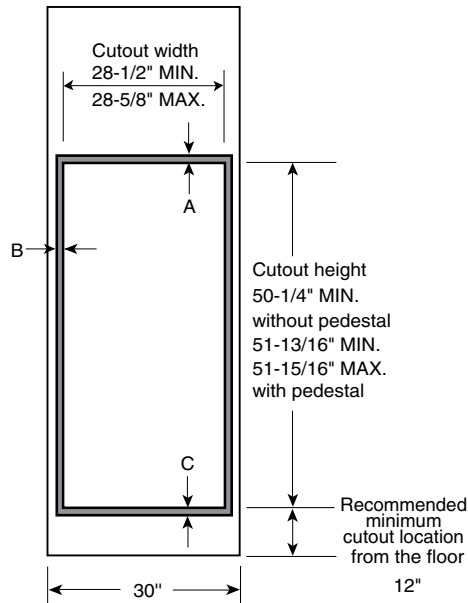

PT7550EH

GE Profile™ Series 30" Built-In Double Wall Oven with Convection

Dimensions and Installation Information (in inches)

Note: Cabinets installed adjacent to wall ovens must have an adhesion spec of at least a 194°F temperature rating.

Door handle protrudes 3" from door face. Cabinets and drawers on adjacent 45° and 90° walls should be placed to avoid interference with the handle.

Electric wall ovens are not approved for installation with a plug and receptacle. They must be hard wired in accordance with installation instructions.

Installation Information: Before installing, consult installation instructions packed with product for current dimensional data.

KW Rating	
240V	7.6
208V	5.7
Breaker Size	
240V	40 Amps
208V	40 Amps

	PT7550
Cabinet	30"
A – Overlap of oven at top of cutout	1"
B – Overlap of oven over side of edges of cutout	3/4"
C – Overlap of oven at bottom of cutout	1-1/4"
Oven	
D – Overall depth with handle	27"
Overall depth without handle	23-1/2"
E – Overall height with trim	52-15/16"
F – Overall width	29-3/4"