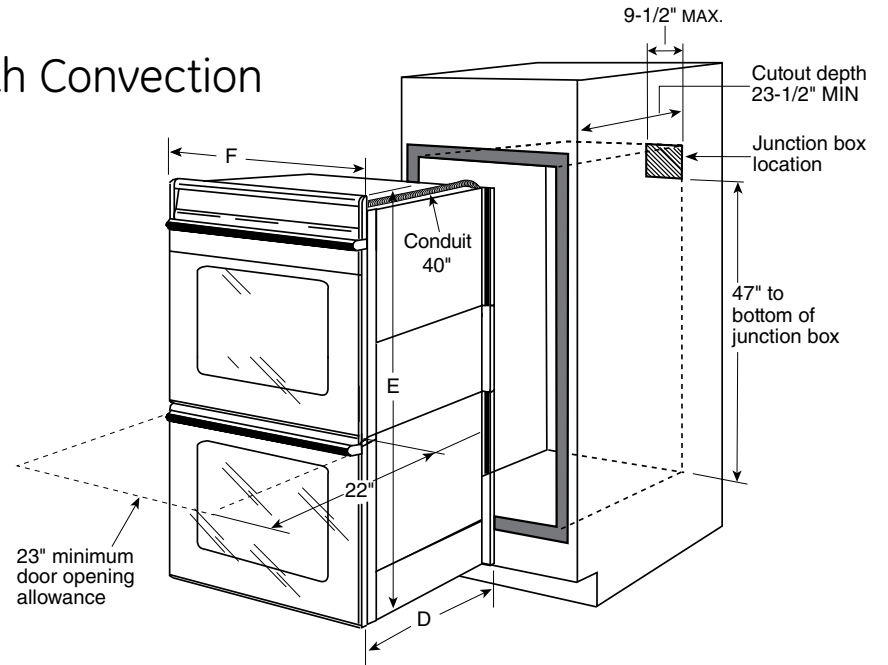

PT7550EH

GE Profile™ Series 30" Built-In Double Wall Oven with Convection

Dimensions and Installation Information (in inches)

Note: Cabinets installed adjacent to wall ovens must have an adhesion spec of at least a 194°F temperature rating.

Door handle protrudes 3" from door face. Cabinets and drawers on adjacent 45° and 90° walls should be placed to avoid interference with the handle.

Electric wall ovens are not approved for installation with a plug and receptacle. They must be hard wired in accordance with installation instructions.

Installation Information: Before installing, consult installation instructions packed with product for current dimensional data.

KW Rating	
240V	7.6
208V	5.7
Breaker Size	
240V	40 Amps
208V	40 Amps

	PT7550
Cabinet	30"
A – Overlap of oven at top of cutout	1"
B – Overlap of oven over side of edges of cutout	3/4"
C – Overlap of oven at bottom of cutout	1-1/4"
Oven	
D – Overall depth with handle	27"
Overall depth without handle	23-1/2"
E – Overall height with trim	52-15/16"
F – Overall width	29-3/4"