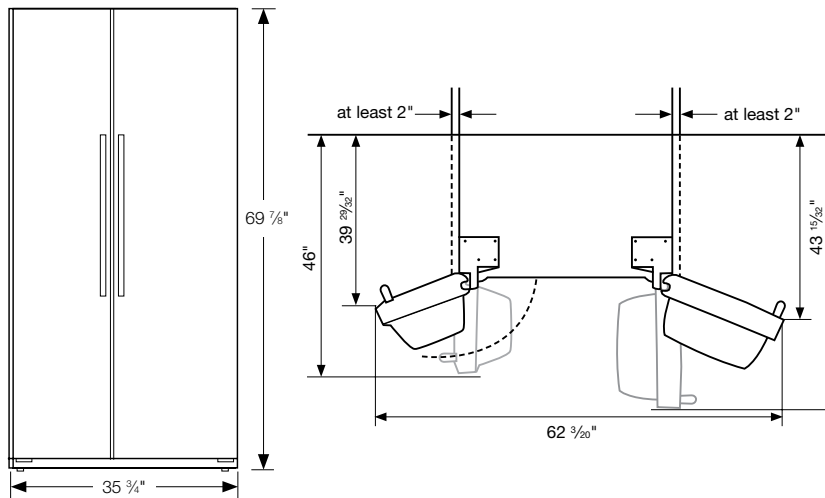

Total Capacity: 25.5 cu. ft.

Refrigerator: 15.8 cu. ft.

- Multi Air Flow
- 4 Tempered Glass Spill-Proof Shelves
- 2 Clear Crispers
- 1 Clear Drawer
- 5 Door Bins
  - 2 Gallon Bins
  - 2 Clear Bins
  - 1 Dairy Bin
- LED Lighting

Freezer: 9.7 cu. ft.

- External Filtered Water and Ice Dispenser (Crushed or Cubed Ice)
- Compact Ice Maker
- 4 Glass Shelves
- 1 Drawer
- 4 Door Bins
- LED Lighting

Accessories

Water Filter: HAF-CIN

Warranty

One (1) Year All Parts and Labor

Five (5) Years Sealed System Parts and Labor

Product Dimensions & Weight

Dimensions (WxHxD with hinges, handles and doors):

35 ³/₄" x 69 ⁷/₈" x 35 ³/₄"

Dimensions (WxHxD without hinges and door):

35 ³/₄" x 68 ¹/₂" x 29 ¹/₂"

Dimensions (WxHxD with hinge and door, no handle):

35 ³/₄" x 69 ⁷/₈" x 33 ⁷/₈"

Weight: 295 lbs.

Shipping Dimensions & Weight (WxHxD)

Dimensions: 38 ¹/₄" x 75 ³/₄" x 36 ¹/₄"

Weight: 322 lbs.

Color	Model #	UPC Code
Stainless Steel	RS263TDRS	036725569560
White	RS263TDWP	036725569591
Black	RS263TDBP	036725569584
Stainless Platinum	RS263TDRS	036725569577

SAMSUNG

Samsung received the highest numerical score for refrigerators in the proprietary J.D. Power and Associates 2012 Kitchen Appliance Study.^{SM} Study based on 12,615 total responses measuring 17 brands and measures opinions of consumers about their refrigerator obtained new in the past 24 months. Proprietary study results are based on experiences and perceptions of consumers surveyed in January-February 2012. Your experiences may vary. Visit jdpower.com.

Actual color may vary. Design, specifications, and color availability are subject to change without notice. Non-metric weights and measurements are approximate.

©2013 Samsung Electronics America, Inc. 85 Challenger Road, Ridgefield Park, NJ 07660. Tel: 800-SAMSUNG. samsung.com. Samsung is a registered trademark of Samsung Electronics Co. Ltd.