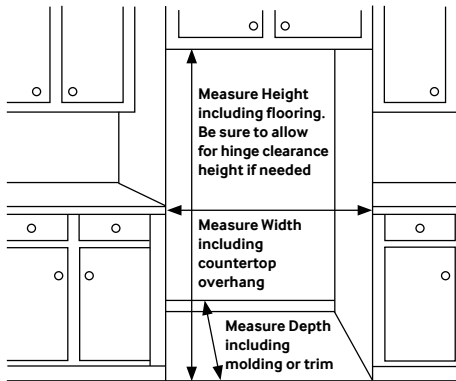

Installing Your Refrigerator

1. Measure the height, width and depth of the opening, making sure to include baseboards, molding tile, countertop overhang, etc. Check to be sure there is enough room to open the door (consider walls, islands or other obstacles when measuring).
2. Refer to chart B below to determine dimensions.
3. Allow 2" of clearance on hinge side of refrigerator when installing next to a wall where handle may make contact.
4. Allow 1" minimum clearance at rear for proper air circulation and water/electrical connections. Allow a 3/8" minimum clearance at sides and top for ease of installation.
5. Ensure each door and entry way in the home is wide enough for the refrigerator to be moved through easily.

Please note: The following dimension and cutout information is for planning purposes only. For complete installation details consult manual packed with product, or download manual on-line at samsung.com.

One (1) Year All Parts and Labor

Five (5) Years Sealed System Parts and Labor

Product Dimensions & Weight

Dimensions (WxHxD with hinges, handles and doors):

35 ³/₄" x 69 ⁷/₈" x 35 ³/₄"

Dimensions (WxHxD without hinges and door):