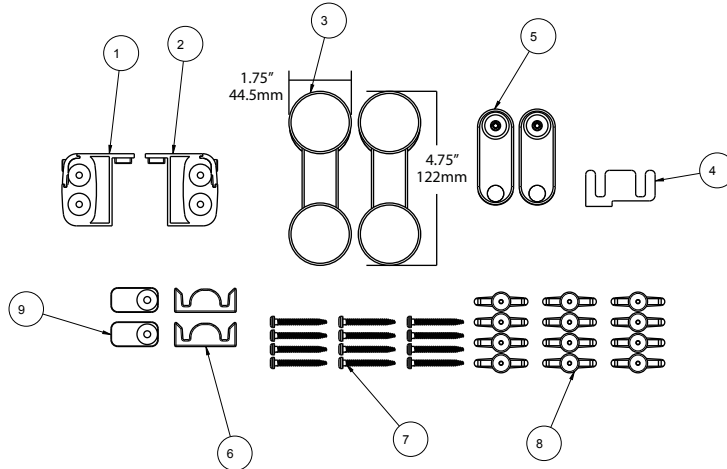

## Shower Door

## SLIDING CONTEMPORARY STYLE SHOWER TRACK 48"- 60"

ID	DESCRIPTION	QTY	MATERIAL
1	Top Track	1	AL6463_T5
2	Roller Door Wall Jamb	2	AL6463_T5
3	Bottom Track	1	AL6061
4	Blade Seal	2	PVC

ID	DESCRIPTION	QTY	MATERIAL
1	Mounting Bracket	1	Zinc_Die_Cast
2	Mounting Bracket	1	Zinc_Die_Cast
3	Outside Roller	2	Zinc
4	Center Guide Roller Door	1	Nylon
5	Inside Roller Assy	2	Zinc
6	Contemporary Door Bumper	2	PVC
7	#8-18 X 1.5" Long Phillips Head	12	SS
8	Toggle Wall Anchor	12	Nylon
9	Bumper	2	PVC

**UNIQUE FEATURE:**

Constructed of Corrosion Resistant Anodized Aluminum.

**48" - 60" Track Assembly Kit**

Fits 48" Shower Doors with an Opening min/max of 43 3/8" - 47 3/8" (110cm-120cm), with a Height of 71" (180cm).

Fits 60" Shower Doors with an Opening min/max of 50 1/8" - 58 1/2" (127cm-149cm), with a Height of 71" (180cm).

**WARRANTY:**

5 Year Limited Warranty.

see what Delta can do™