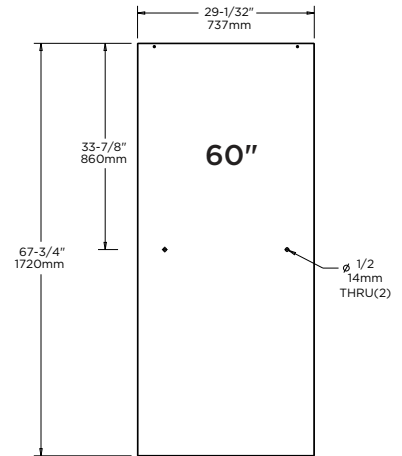

TECHNICAL DATA

Shower Door

SLIDING SHOWER 48" & 60" GLASS PANELS

MATERIALS:

1/4" (6mm) Tempered Glass Panel.

INSTALLATION:

Detailed Instructions and Hardware Included for Easy Installation.

UNIQUE FEATURE:

Spot Guard Easy Clean Coating.

Traditional:

48": Fits Doors with an Opening min/max of 43 3/8" - 47 3/8" (110cm-120cm), with a Height of 70" (178cm).

60": Fits doors with an opening min/max of 50 1/8" - 59 3/8" (127cm-151cm), with a Height of 70" (178cm).

Contemporary:

48": Fits Doors with an Opening min/max of 43 3/8" - 47 3/8" (110cm-120cm), with a Height of 71" (180cm).

60": Fits Doors with an Opening min/max of 50 1/8" - 58 1/2" (127cm-149cm), with a Height of 71" (180cm).

WARRANTY:

5 Year Limited Warranty.

see what Delta can do™