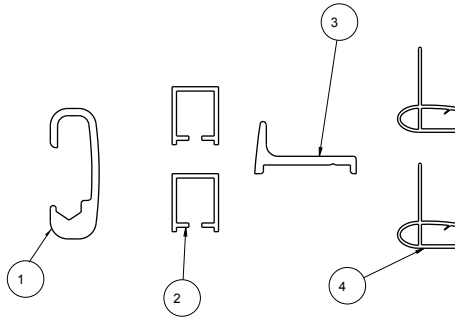

## Shower Door

## SLIDING CONTEMPORARY STYLE SHOWER TRACK 48"- 60"

ID	DESCRIPTION	QTY	MATERIAL
1	Top Track	1	AL6463_T5
2	Roller Door Wall Jamb	2	AL6463_T5
3	Bottom Track	1	AL6061
4	Blade Seal	2	PVC

ID	DESCRIPTION	QTY	MATERIAL
1	Mounting Bracket	1	Zinc_Die_Cast
2	Mounting Bracket	1	Zinc_Die_Cast
3	Outside Roller	2	Zinc
4	Center Guide Roller Door	1	Nylon
5	Inside Roller Assy	2	Zinc
6	Contemporary Door Bumper	2	PVC
7	#8-18 X 1.5" Long Phillips Head	12	SS
8	Toggle Wall Anchor	12	Nylon
9	Bumper	2	PVC

**UNIQUE FEATURE:**

Constructed of Corrosion Resistant Anodized Aluminum.

**48" - 60" Track Assembly Kit**

Fits 48" Shower Doors with an Opening min/max of 43 3/8" - 47 3/8" (110cm-120cm), with a Height of 71" (180cm).

Fits 60" Shower Doors with an Opening min/max of 50 1/8" - 58 1/2" (127cm-149cm), with a Height of 71" (180cm).

**WARRANTY:**

5 Year Limited Warranty.

see what Delta can do™