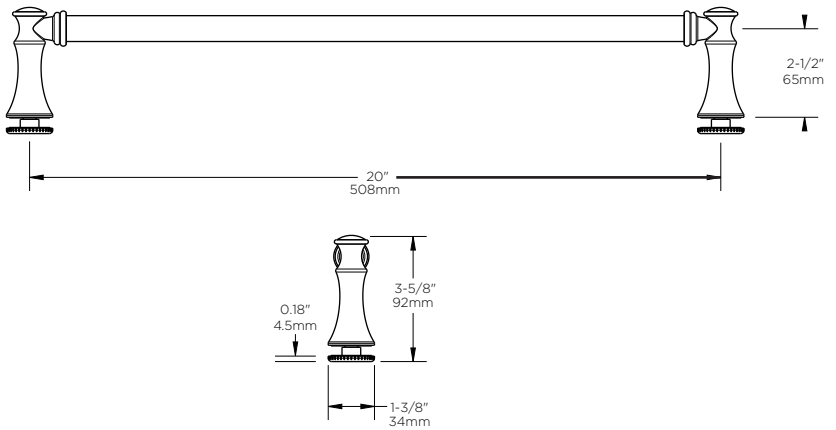

TECHNICAL DATA

Shower Door

SILVERTON™ HANDLE

1. **MATERIALS:** Zinc Posts for All, Stainless Steel Bars for Polished Chrome, Aluminum Bars for Brushed Nickel, Oil Rubbed Bronze & Polished Brass.
2. **INSTALLATION:** Detailed Instructions and Hardware Included for Easy Installation.
3. **UNIQUE FEATURE:** Coordinates with Delta® Faucets and Bath Hardware.
   Compatible with All Delta® Sliding Bathtub or Shower Doors.
4. **WARRANTY:** 5 Year Limited Warranty.

see what Delta can do™