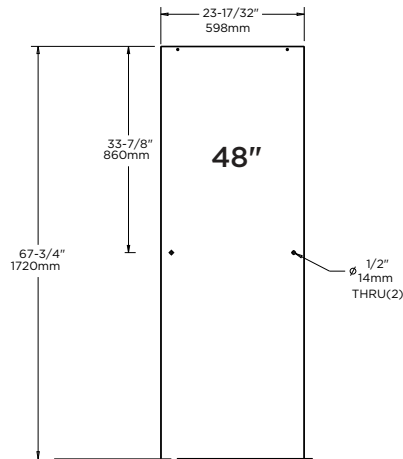

TECHNICAL DATA

Shower Door

SLIDING SHOWER 48" & 60" GLASS PANELS

MATERIALS:

1/4" (6mm) Tempered Glass Panel.

INSTALLATION:

Detailed Instructions and Hardware Included for Easy Installation.

UNIQUE FEATURE:

Spot Guard Easy Clean Coating.

Traditional:

48": Fits Doors with an Opening min/max of 43 3/8" - 47 3/8" (110cm-120cm), with a Height of 70" (178cm).

60": Fits doors with an opening min/max of 50 1/8" - 59 3/8" (127cm-151cm), with a Height of 70" (178cm).

Contemporary:

48": Fits Doors with an Opening min/max of 43 3/8" - 47 3/8" (110cm-120cm), with a Height of 71" (180cm).

60": Fits Doors with an Opening min/max of 50 1/8" - 58 1/2" (127cm-149cm), with a Height of 71" (180cm).

WARRANTY:

5 Year Limited Warranty.

see what Delta can do™