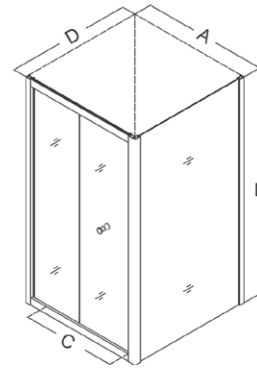

Butterfly

Butterfly Shower Door with Double Bi-Fold Doors

Butterfly Folding Mechanism

Butterfly Shower Door Top View

The [Butterfly Shower Door or Enclosure](#) saves space without compromising great style. The frameless glass design achieves a custom look at an incredible value. The smart bi-fold action allows the panels to slide and fold, creating an ample walk-in opening and maximizing space. Wall profiles provide a flexible installation with adjustability for width and out-of-plumb walls. Give your bathroom renovation a modern touch with the Butterfly.

Butterfly is also available as a [tub door](#).

Features:

- Space-saving bi-fold design
- 1/4" (6mm) tempered clear glass
- Chrome hardware finish
- Anodized aluminum wall profiles and guide rails
- 3/4" out-of-plumb adjustment on each side
- Optional SlimLine™ shower base and backwalls available

Configuration 1

Configuration 2

Configuration 3

Config.	Model	A	B	C	D	Chrome Hardware (-01)	Brushed Nickel Hardware (-04)	Oil Rubbed Bronze Hardware (-06)
1	SHDR-4532726	30" - 31-1/2"	72"	20"	--			
	SHDR-4536726	34" - 35-1/2"	72"	23"	--			
2	SHDR-4558720	58 - 59-1/2"	72"	47"	--	✓	--	--
3	SHDR-4530300-RT	30" - 31-1/2"	72"	20"	30"			
	SHDR-4534340-RT	34" - 35-1/2"	72"	23"	34"			