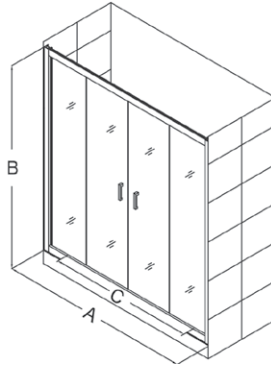

Butterfly

Butterfly Shower Door with Double Bi-Fold Doors

Butterfly Folding Mechanism

Butterfly Shower Door Top View

The [Butterfly Shower Door or Enclosure](#) saves space without compromising great style. The frameless glass design achieves a custom look at an incredible value. The smart bi-fold action allows the panels to slide and fold, creating an ample walk-in opening and maximizing space. Wall profiles provide a flexible installation with adjustability for width and out-of-plumb walls. Give your bathroom renovation a modern touch with the Butterfly.

Butterfly is also available as a [tub door](#).

Features:

- Space-saving bi-fold design
- 1/4" (6mm) tempered clear glass
- Chrome hardware finish
- Anodized aluminum wall profiles and guide rails
- 3/4" out-of-plumb adjustment on each side
- Optional SlimLine™ shower base and backwalls available

Configuration 1

Configuration 2

Configuration 3

Config.	Model	A	B	C	D	Chrome Hardware (-01)	Brushed Nickel Hardware (-04)	Oil Rubbed Bronze Hardware (-06)
1	SHDR-4532726	30" - 31-1/2"	72"	20"	--			
	SHDR-4536726	34" - 35-1/2"	72"	23"	--			
2	SHDR-4558720	58 - 59-1/2"	72"	47"	--	✓	--	--
3	SHDR-4530300-RT	30" - 31-1/2"	72"	20"	30"			
	SHDR-4534340-RT	34" - 35-1/2"	72"	23"	34"			