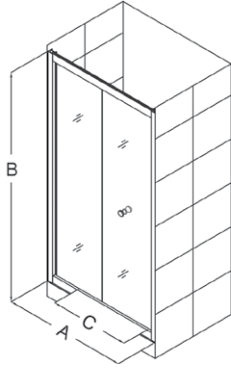

Butterfly

Butterfly Shower Door with Double Bi-Fold Doors

Butterfly Folding Mechanism

Butterfly Shower Door Top View

The [Butterfly Shower Door or Enclosure](#) saves space without compromising great style. The frameless glass design achieves a custom look at an incredible value. The smart bi-fold action allows the panels to slide and fold, creating an ample walk-in opening and maximizing space. Wall profiles provide a flexible installation with adjustability for width and out-of-plumb walls. Give your bathroom renovation a modern touch with the Butterfly.

Butterfly is also available as a [tub door](#).

Features:

- Space-saving bi-fold design
- 1/4" (6mm) tempered clear glass
- Chrome hardware finish
- Anodized aluminum wall profiles and guide rails
- 3/4" out-of-plumb adjustment on each side
- Optional SlimLine™ shower base and backwalls available

Configuration 1

Configuration 2

Configuration 3

Config.	Model	A	B	C	D	Chrome Hardware (-01)	Brushed Nickel Hardware (-04)	Oil Rubbed Bronze Hardware (-06)
1	SHDR-4532726	30" - 31-1/2"	72"	20"	--			
	SHDR-4536726	34" - 35-1/2"	72"	23"	--			
2	SHDR-4558720	58 - 59-1/2"	72"	47"	--	✓	--	--
3	SHDR-4530300-RT	30" - 31-1/2"	72"	20"	30"			
	SHDR-4534340-RT	34" - 35-1/2"	72"	23"	34"			