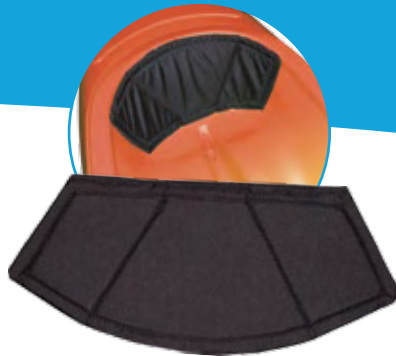

#1462 - Kayak Padded Seat Back