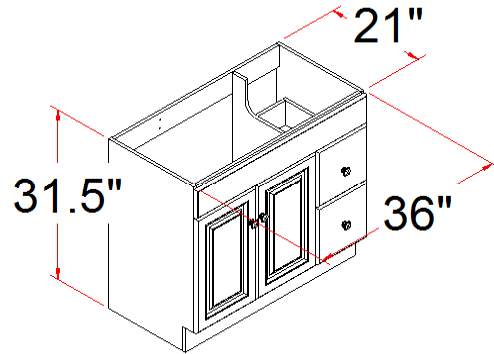

Claremont 2 Door 2 Drawer Vanity

Specifications

- Hony OAK finish with antique brass hardware
- Cam lock connection, frameless design
- California 93120 CARB P2 compliant
- Ready to assembly construction
- Square raised door
- Solid North American red oak door frame and fake drawer
- High quality MDF with real oak veneer door centre and drawer front
- Particle board with oak PVC inside and outside side panels
- 2 Door 2 drawer 1 fake drawer design
- Adjustable and concealable hinge, easy glide drawer glides
- Antique Brass hardware with TruMatch finish

Vanity top and faucet sold separately

Dimensions

545178

545186

Warranty & Compliances

- Warranty** Limited 1 year warranty
- California 93120** CARB P2 Compliant

Order Codes & Finishes/Colors

- 36" w x 18" d x 31.5" h 545178
- 36" w x 21" d x 31.5" h 545186