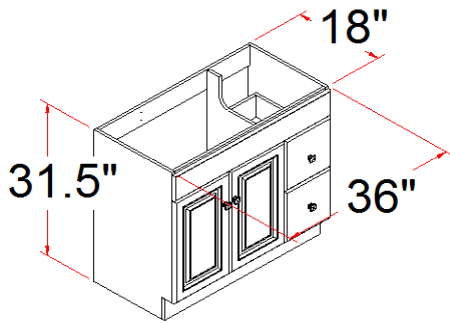

Claremont 2 Door 2 Drawer Vanity

Specifications

- Hony OAK finish with antique brass hardware
- Cam lock connection, frameless design
- California 93120 CARB P2 compliant
- Ready to assembly construction
- Square raised door
- Solid North American red oak door frame and fake drawer
- High quality MDF with real oak veneer door centre and drawer front
- Particle board with oak PVC inside and outside side panels
- 2 Door 2 drawer 1 fake drawer design
- Adjustable and concealable hinge, easy glide drawer glides
- Antique Brass hardware with TruMatch finish

Vanity top and faucet sold separately

Dimensions

545178

545186

Warranty & Compliances

- Warranty** Limited 1 year warranty
- California 93120** CARB P2 Compliant

Order Codes & Finishes/Colors

- 36" w x 18" d x 31.5" h 545178
- 36" w x 21" d x 31.5" h 545186