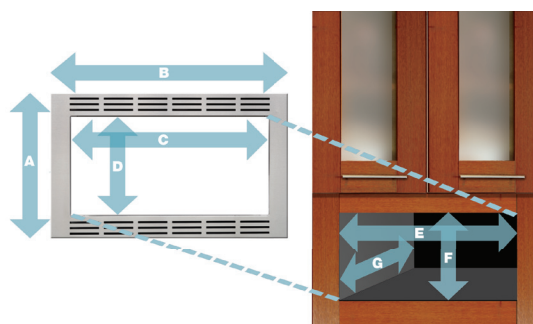

NN-SD972S

HOME

CAPACITY (cu. ft)	2.2
POWER	
Cooking Power	1250W
Power Consumption	1460W
COLOR (MATERIAL)	
Face of Door/Base	Stainless Steel (Normal)
Cabinet Body	Silver
Dial / Button	Chrome Dial / Silver Button
OVEN INTERIOR	
Color (Material)	Paint White
DOOR	
Door Design	Regular Square / Side Open
Door Open	Push Open
Screen	Half Mirror
CONTROL PANEL	
Panel Design	Solid Dial + Button
Panel	
Language	English
DISPLAY	
Type	Current 4 Digit
Color	Green
Back Light	Yes
POWER LEVEL	
Cooking Time	1hr 30min
Kitchen Timer	Yes (1hr 30min)
Standing Time	Yes (1hr 30min)
Delay Start	Yes (1hr 30min)
Clock	12H
Child Lock	Yes
Stage Cooking	3 stage
MENU	
Sensor	Yes
Turbo Defrost	Yes (0.1-3.0kg)
Popcorn	Yes (1.75/3.0/3.5oz)
Keep Warm	Yes (up to 30min)
Quick Min	Yes (up to 10min)
More/Less	Yes

MENU (CONT'D)	
Recipe Store	No
Auto Reheat	Sensor Reheat
Number of Auto Cook	18
SENSOR COOK MENU	1. Oatmeal
	2. Breakfast Sausage
	3. Omelet
	4. Soup
	5. Frozen Entrees
	6. Frozen Pizza (single)
	7. Frozen Pocket Sandwich
	8. Potatoes
	9. Fresh Vegetables
	10. Frozen Vegetables
	11. Canned Vegetables
	12. White Rice
	13. Brown Rice
	14. Frozen Dinners
	15. Pasta
	16. Stew
	17. Ground Meat
	18. Fish Fillets
OTHER	
Turntable Size (in)	16.6
Operating Instructions	English / Spanish
Accessory	Glass Tray
Trim Kit	Yes (27"/30" SUS)
Power Source	120V / 60Hz
DIMENSIONS	
Outside H x W x D (in)	14 x 23-7/8 x 19-15/16
Oven H x W x D (in)	10-15/16 x 18-7/16 x 18-1/2
Carton Box H x W x D (in)	26-5/8 x 21-1/8 x 16-5/8
Weight (lb)	37
Safety Standard	UL
UPC Code	8-85170-07289-3

BUILT-IN INSTALLATION TRIM KITS

Achieve a built-in look with Panasonic's optional trim kits.

Microwave Oven	2.2 cu. ft. NN-SD972S	
Trim Kit	27" NN-TK922SS	30" NN-TK932SS
Trim Kit Outer Size	A	18-9/16"
	B	27" / 30"
Trim Kit Inner Size	C	24-5/8"
	D	13-7/16" / 13-11/16"
Cabinet Opening	E	25-1/2" / 28-1/2"
	F	17-3/8"
	G	21" minimum