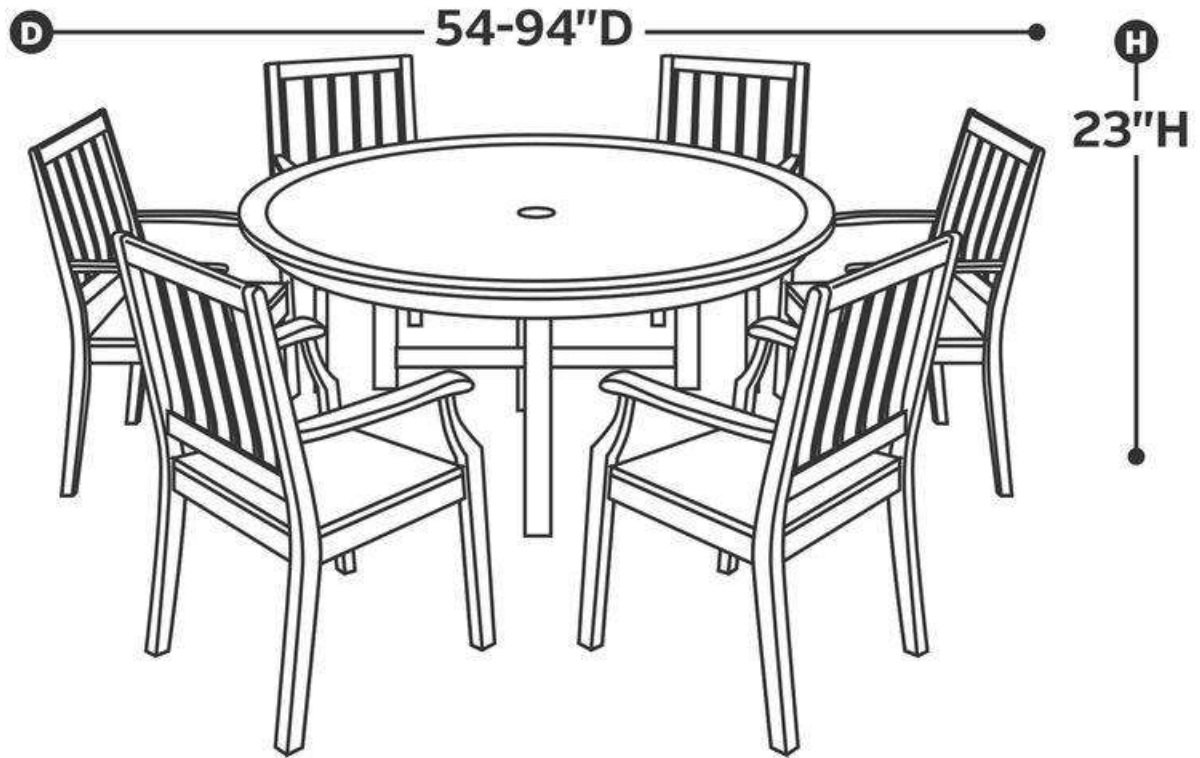

ROUND TABLE + 4-6 STANDARD CHAIRS

SMALL

Up to **54" DIA**
w/ 4 chairs

MEDIUM

Up to **70" DIA**
w/ 6 chairs

LARGE

Up to **94" DIA**
w/ 6 chairs