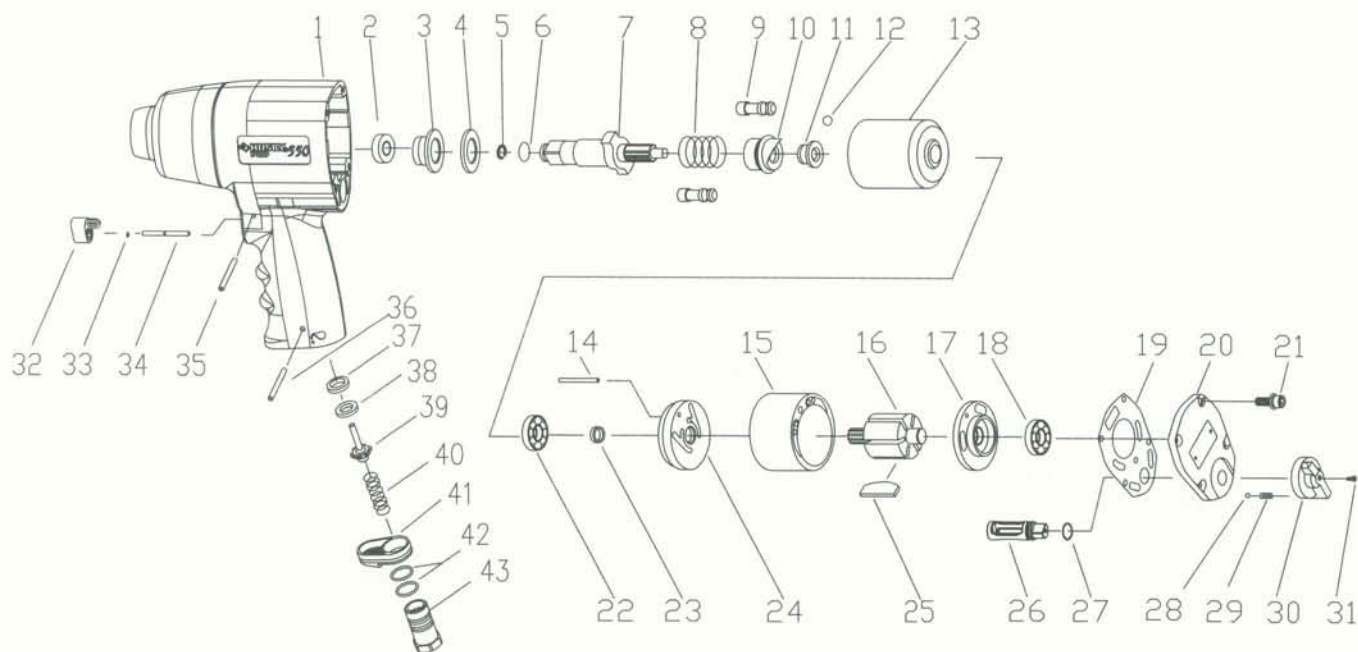

Exploded View and Parts List

1/2" Impact Wrench

Model No. HSTC4140

For replacement parts or the nearest service center, call toll free 1-877-841-9438

Ref	Part No.	Description	Qty	Ref	Part No.	Description	Qty
1	HSTC-4140W01	Housing	1	23	HSTC-4140W23	Oil Seal	1
2	HSTC-4140W02	Oil Seal	1	24	HSTC-4140W24	Front End Plate	1
3	HSTC-4140W03	Busing	1	25	HSTC-4140W25	Rotor Blade	6
4	HSTC-4140W04	Spacer	1	26	HSTC-4140W26	Reverse Valve	1
5	HSTC-4140W05	Anvil Collar	1	27	HSTC-4140W27	O-ring (AS014)	1
6	HSTC-4140W06	O-Ring (P7)	1	28	HSTC-4140W28	Steel Ball (1/8")	1
7	HSTC-4140W07	Anvil	1	29	HSTC-4140W29	Spring	1
8	HSTC-4140W08	Spring	1	30	HSTC-4140W30	Regulator Knob	1
9	HSTC-4140W09	Hammer Pin	2	31	HSTC-4140W31	Screw (M4x8)	1
10	HSTC-4140W10	Drive Cam	1	32	HSTC-4140W32	Trigger	1
11	HSTC-4140W11	Drive Cam Base	1	33	HSTC-4140W33	O-ring (2x1)	1
12	HSTC-4140W12	Steel Ball (8mm)	1	34	HSTC-4140W34	Valve Stem	1
13	HSTC-4140W13	Hammer Cage	1	35	HSTC-4140W35	Pin (2.5x24)	1
14	HSTC-4140W14	Pin	1	36	HSTC-4140W36	Pin (3x30)	1
15	HSTC-4140W15	Cylinder	1	37	HSTC-4140W37	Washer	1
16	HSTC-4140W16	Rotor	1	38	HSTC-4140W38	Washer	1
17	HSTC-4140W17	Rear Plate	1	39	HSTC-4140W39	Valve Stem	1
18	HSTC-4140W18	Ball Bearing (6001ZZ)	1	40	HSTC-4140W40	Spring	1
19	HSTC-4140W19	Gasket	1	41	HSTC-4140W41	Exhaust Deflector	1
20	HSTC-4140W20	Rear Cover	1	42	HSTC-4140W42	O-Ring (AS017)	2
21	HSTC-4140W21	Spring Washer & Screw (5x20)	4	43	HSTC-4140W43	Air Inlet	1
22	HSTC-4140W22	Ball Bearing (EE4)	1				