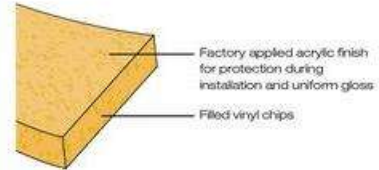

Sustainability Facts

Serving Imperial Texture	As Served
Certified to meet LEED® EQ Credit: Low Emitting Interiors	✓
Pre-Consumer Recycled Content	1%
Regional Materials*	Kankakee, IL Southgate, GA Jackson, MS
Adhesives	
Certified to meet LEED® EQ Credit: Low Emitting Interiors	✓
FloorScore™ Certified to CDPH Standard Method V1.1-2010	✓
Collaborative for High Performance Schools CHPS-IEQ.2 & LABS-21 IEQ.3	✓
U.S. Green Building Council Member	✓
Canada Green Building Council Member	✓
NSF/ANSI 332 Gold Level Certified	✓

*Depends on project location