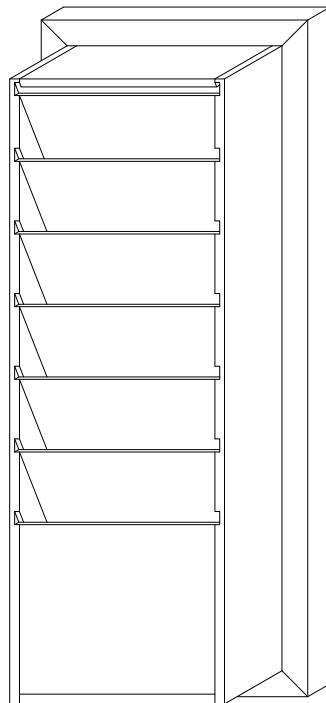

HOME DECORATORS COLLECTION

BF-25148 MAGAZINE STORAGE 33"H×13"W×5"D

INV#16071

ASSEMBLY INSTRUCTIONS

Made In China

Thank you for purchasing this quality product. Be sure to check all packing material carefully for small parts, which may have come loose inside the carton during shipment. Count all parts and material hardware, then compare with parts list to be sure all parts are present. If any parts are missing or damaged, phone, fax, or mail to our Customer Service Department for efficient and speedy service. Please indicate the model number and code letter of part(s) needed.

IMPORTANT NOTE: Follow instructions listed below in proper sequence as numbered to assure fast, easy and correct assembly.

PARTS LIST

A	B	C
 FRAME-1PC	8mm × 1-1/2"  SCREWS-2PCS	 GECKOS-2PCS
D		

NOTE: THE SURFACE WITH THE STICKER IS THE BACK SIDE.

1). ASSEMBLE THE GECKOS (C).

- PUT 2 GECKOS (C) INTO THE DESIRED LOCATION ON THE WALL. ROTATE 2 SCREWS (B) INTO THE GECKOS (C).
- HANG THE FRAME (A) ON SCREWS (B).