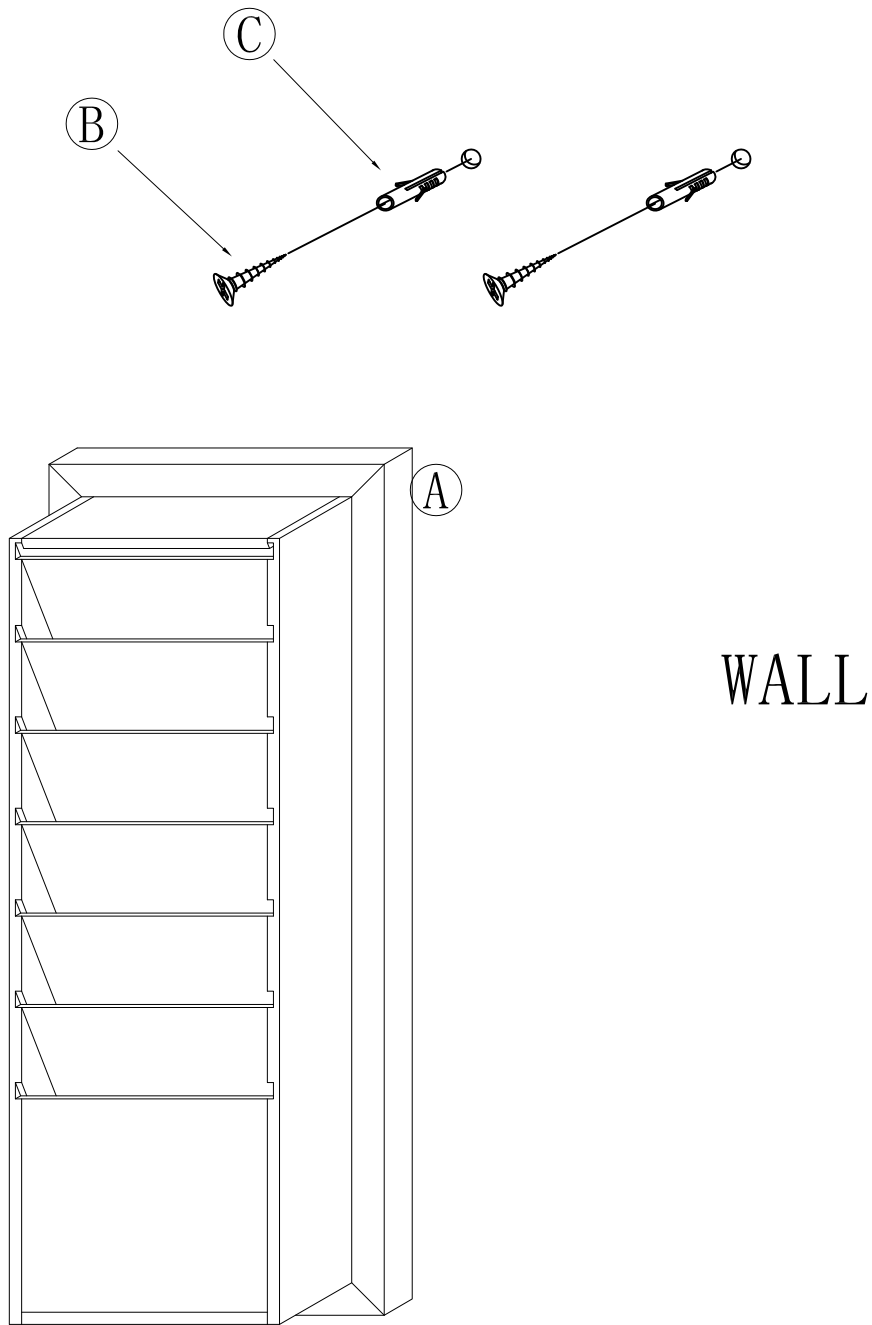

HOME DECORATORS COLLECTION

BF-25148 MAGAZINE STORAGE 33"H×13"W×5"D

INV#16071

ASSEMBLY INSTRUCTIONS

Made In China

Thank you for purchasing this quality product. Be sure to check all packing material carefully for small parts, which may have come loose inside the carton during shipment. Count all parts and material hardware, then compare with parts list to be sure all parts are present. If any parts are missing or damaged, phone, fax, or mail to our Customer Service Department for efficient and speedy service. Please indicate the model number and code letter of part(s) needed.

IMPORTANT NOTE: Follow instructions listed below in proper sequence as numbered to assure fast, easy and correct assembly.

PARTS LIST

A	B	C
 FRAME-1PC	8mm × 1-1/2"  SCREWS-2PCS	 GECKOS-2PCS
D		

NOTE: THE SURFACE WITH THE STICKER IS THE BACK SIDE.

1). ASSEMBLE THE GECKOS (C).

- PUT 2 GECKOS (C) INTO THE DESIRED LOCATION ON THE WALL. ROTATE 2 SCREWS (B) INTO THE GECKOS (C).
- HANG THE FRAME (A) ON SCREWS (B).