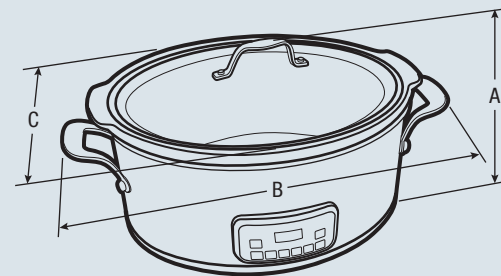

FRIGIDAIRE

USA • 10200 David Taylor Drive • Charlotte, NC 28262 • 1-800-FRIGIDAIRE • frigidaire.com
CANADA • 5855 Terry Fox Way • Mississauga, ON L5V 3E4 • 1-800-265-8352 • frigidaire.ca
FPCP07D7M 09/11

© 2011 Electrolux Home Products, Inc.

Accessories information available on the web at frigidaire.com

Specifications subject to change.
Printed in the U.S.A.