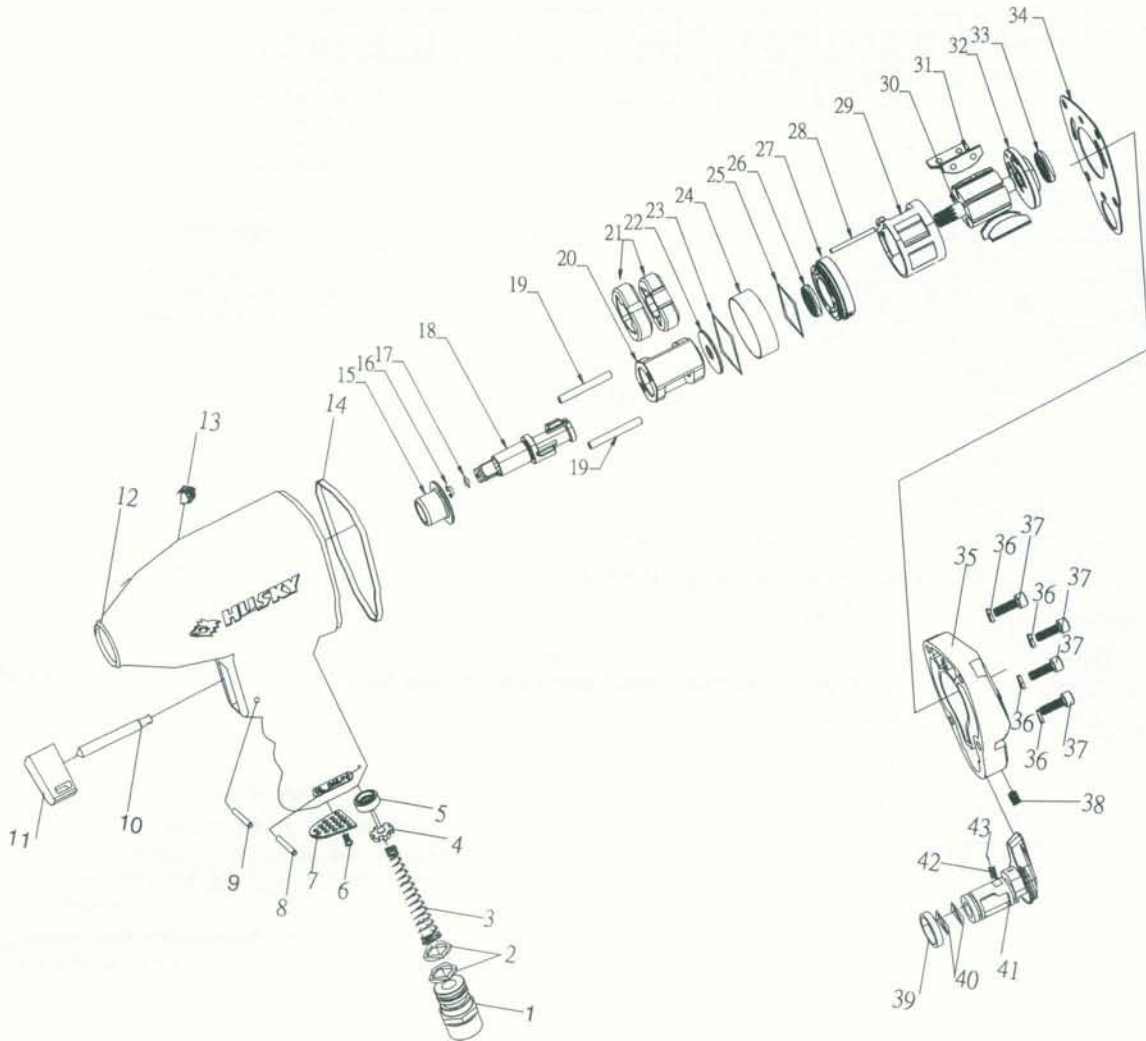

EXPLODED VIEW & REPLACEMENT PARTS LIST

For replacement parts or the nearest service center, call toll free 1-877-841-9438

Ref. #	Part No.	Description	Qty	Ref. #	Part No.	Description	Qty
1	HSTC-AI-12-40	Air Inlet	1	23	HSTC-ORP-0560	O-Ring	1
2	HSTC-ORP-0120	O-Ring(P12)	2	24	HSTC-AI12-25	Housing Adaptor Ring	1
3	HSTC-AI12-38	Spring	1	25	HSTC-ORP-0500	O-Ring	1
4	HSTC-AI-12PM-34	Valve Stem	1	26	HSTC-BB-EE4	Ball	1
5	HSTC-AI-12PM-33	Bushing	1	27	HSTC-AI12-29	End Plate	1
6	HSTC-SS-0308A	Screw M3x6	1	28	HSTC-SP-35548	Pin3.5x54.8	1
7	HSTC-AI12-34	Exhaust Deflector	1	29	HSTC-AI12-31	Cylinder	1
8	HSTC-SP-30280	Pin(3x28)	1	30	HSTC-AI12-32	Rotor	1
9	HSTC-SP-30240	Pin(3x24)	1	31	HSTC-AI12-33	Rotor Blade	6
10	HSTC-AI12-31	Stem	1	32	HSTC-AI12-34	Rear End Plate	1
11	HSTC-AI12-11	Trigger	1	33	HSTC-BB-EE4-R85	Ball BearingEE4-R85	1
12	HSTC-AI12HU-12	Housing	1	34	HSTC-AI12-35	Gasket	1
13	HSTC-SS-0806	Screw M8x6	1	35	HSTC-AI12-36	Rear Cover	1
14	HSTC-AI12HU-14	Washer	1	36	HSTC-WW-0005	Washer	4
15	HSTC-AI12-16	Bushing	1	37	HSTC-SS-0520	ScrewM5x1.25P*x20	4
16	HSTC-AI12-17	Anvil Collar	1	38	HSTC-SS-0406	ScrewM4x0.7Px6L	1
17	HSTC-AI12-18	O-Ring	1	39	HSTC-AI12-29	Washer	1
18	HSTC-AI12-19	Anvil	1	40	HSTC-ORP-0150A	O-Ring	2
19	HSTC-AI12-20	Hammer Pin	2	41	HSTC-AI12-39	Regulator Knob	1
20	HSTC-AI12-21	Hammer Frame	1	42	HSTC-AI12-13	Spring	1
21	HSTC-AI12-22	Hammer	2	43	HSTC-SB-0035	Steel Ball	1
22	HSTC-AI12-23	Spacer	1				