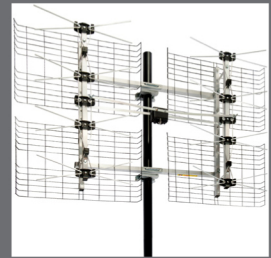

## ANTENNAS DIRECT® DB8

The Antennas Direct DB8 bowtie antenna is designed to target the core UHF DTV frequencies.

With its range of 70 miles and a beam width of 35 degrees, the DB8 is ideal antenna choice for rural installations or suburban installations challenged with pulling signals in through heavy foliage or roofing materials over attic applications.

### DB8

- SKU# - 8DXB
- Description - Extreme Range, Multi-Directional Bowtie UHF Antenna
- Range: Up to 70 miles
- Beam width: (HorizontalPlane) 35 degrees
- Gain: Max 15.8 dBi
- VSWR: Typical 3.0 or better
- Front to back ratio: 25 dB
- Size assembled 28.5"L x 42.9"W x 9.1"D
- Lifetime Warranty