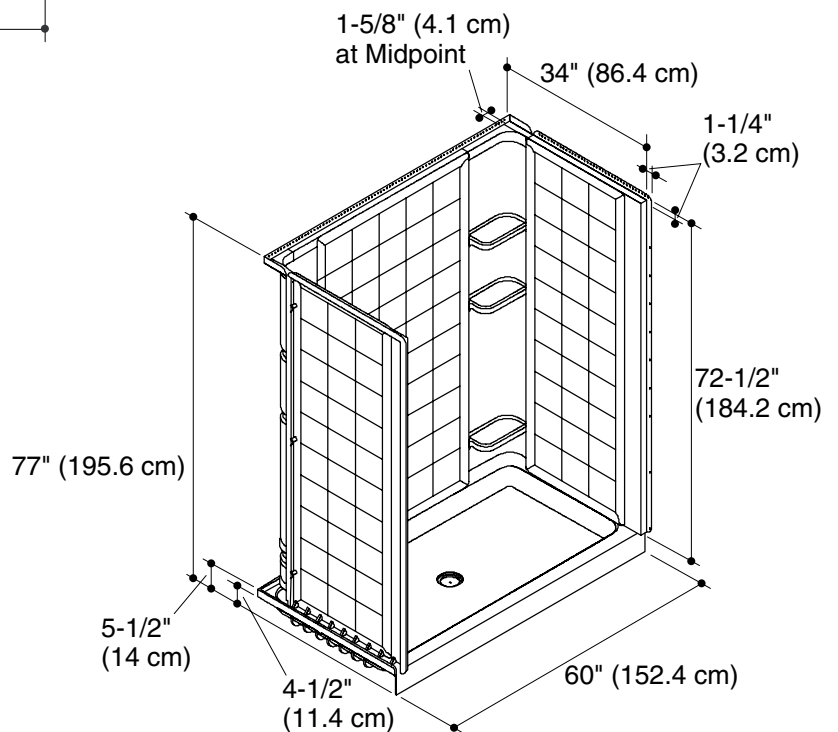

60" (152.4 cm) SHOWER RECEPTOR AND WALL SURROUND

72130100
ALSO 72230100

72130100

72230100

Codes/Standards Applicable

Specified model meets or exceeds the following:

- ANSI Z124.1.2
- CSA B45
- ASTM E162
- ASTM E662

ENSEMBLE™

Technical Information

Model	door maximum width	door maximum height
72130100	56-5/8" (143.8 cm)	70-1/2" (179.1 cm)
72230100		

Installation Notes

Install this product according to the installation guide.

Size the drain cutout to fit the drain assembly that will be used.

Double studding is recommended for pivot shower door installations.

Studs should be positioned as shown.

Both tile and curve wall surrounds share the same dimensions.

72130100

Product Diagram

ENSEMBLE™ 60" (152.4 cm) SHOWER RECEPTOR AND WALL SURROUND

Page 2 of 2
1017265-4-G

STERLING
A KOHLER COMPANY