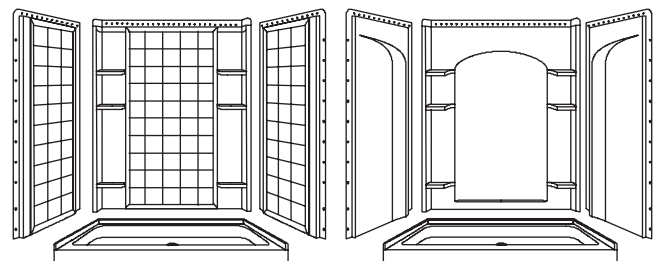

STERLING®

A KOHLER COMPANY

ENSEMBLE™

Features

- Compression molded from our exclusive solid Vikrell® material
- Tongue-and-groove 4-piece modular design allows for easy "snap together" installation
- Convenient shelves provide generous storage
- Shaving ledge and foot rest added for comfort
- Receptor can be ordered separately
- Durable high-gloss finish
- 10-year consumer/3-year commercial limited warranty
- 60-1/4" (153 cm) x 35-1/4" (89.5 cm) x 77" (195.6 cm) unit rough-in dimensions include nailing flange
- 60" (152.4 cm) x 34" (86.4 cm) x 75-3/4" (192.4 cm) complete unit finished dimensions

60" (152.4 cm) SHOWER RECEPTOR AND WALL SURROUND

72130100
ALSO 72230100

72130100

72230100

Codes/Standards Applicable

Specified model meets or exceeds the following:

- ANSI Z124.1.2
- CSA B45
- ASTM E162
- ASTM E662