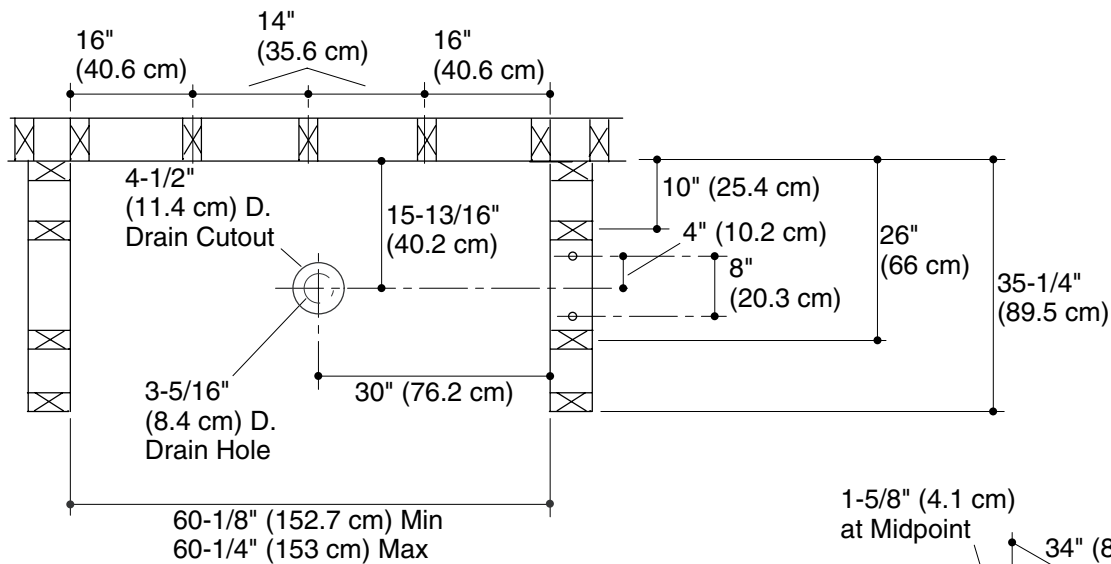

60" (152.4 cm) SHOWER RECEPTOR AND WALL SURROUND

72130100
ALSO 72230100

72130100

72230100

Codes/Standards Applicable

Specified model meets or exceeds the following:

- ANSI Z124.1.2
- CSA B45
- ASTM E162
- ASTM E662

ENSEMBLE™

Technical Information

Model	door maximum width	door maximum height
72130100	56-5/8" (143.8 cm)	70-1/2" (179.1 cm)
72230100		

Installation Notes

Install this product according to the installation guide.

Size the drain cutout to fit the drain assembly that will be used.

Double studding is recommended for pivot shower door installations.

Studs should be positioned as shown.

Both tile and curve wall surrounds share the same dimensions.

72130100

Product Diagram

ENSEMBLE™ 60" (152.4 cm) SHOWER RECEPTOR AND WALL SURROUND

Page 2 of 2
1017265-4-G

STERLING
A KOHLER COMPANY