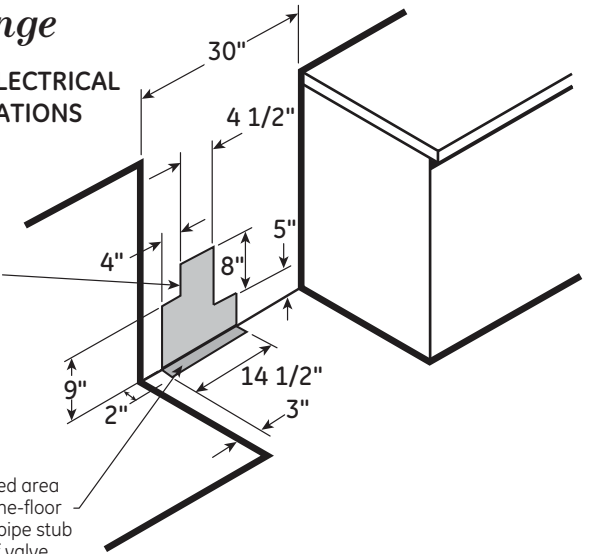

GAS PIPE AND ELECTRICAL OUTLET LOCATIONS

Recommended area for 120V outlet on rear wall and area for through-the-wall connection of pipe stub and shut-off valve.

Recommended area for through-the-floor connection of pipe stub and shut-off valve.