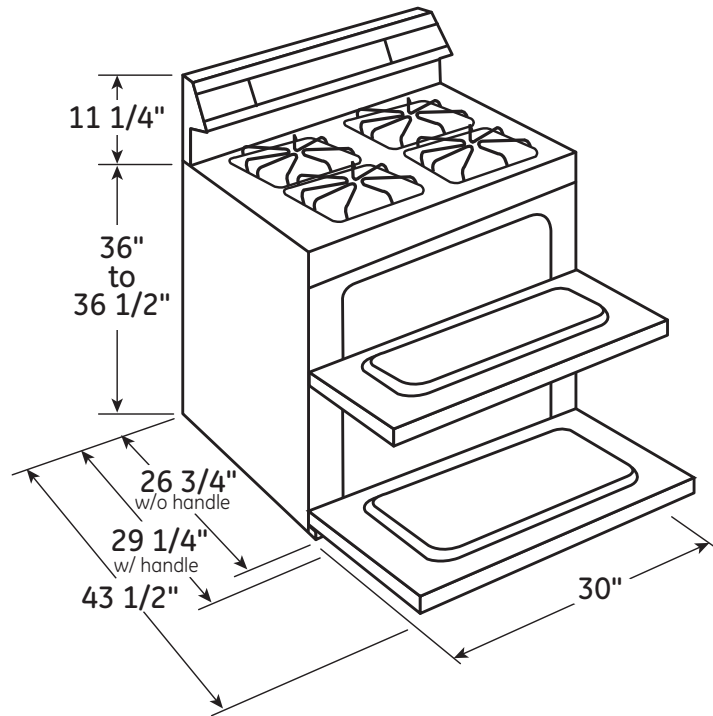

PGB960SEJ

GE Profile™ Series 30" Free-Standing Gas Double Oven Convection Range

DIMENSIONS AND INSTALLATION INFORMATION (IN INCHES)

ELECTRICAL RATING: 120V, 60Hz, 15A

INSTALLATION INFORMATION: Before installing, consult installation instructions packed with product for current dimensional data.