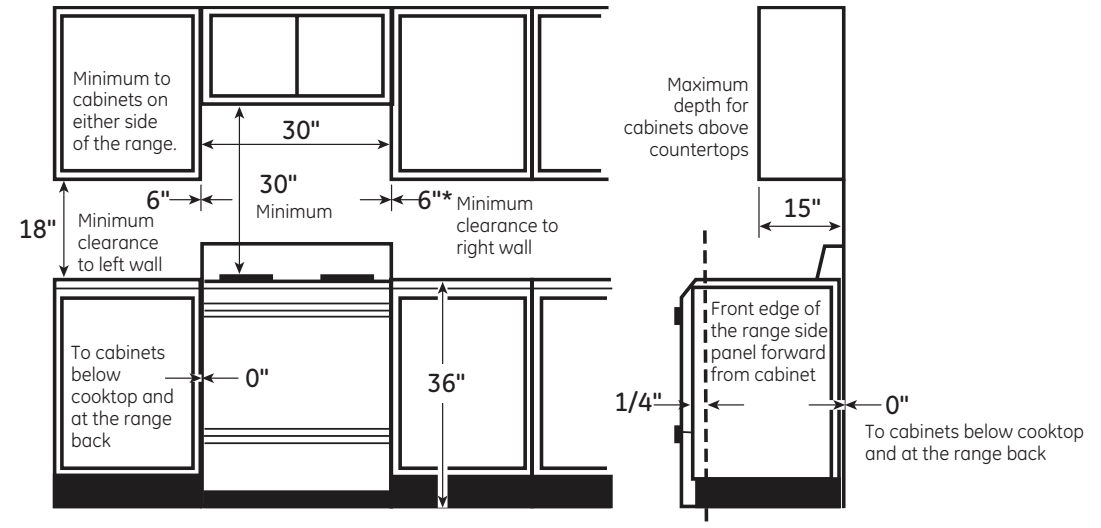

GAS PIPE AND ELECTRICAL OUTLET LOCATIONS

Recommended area for 120V outlet on rear wall and area for through-the-wall connection of pipe stub and shut-off valve.

Recommended area for through-the-floor connection of pipe stub and shut-off valve.