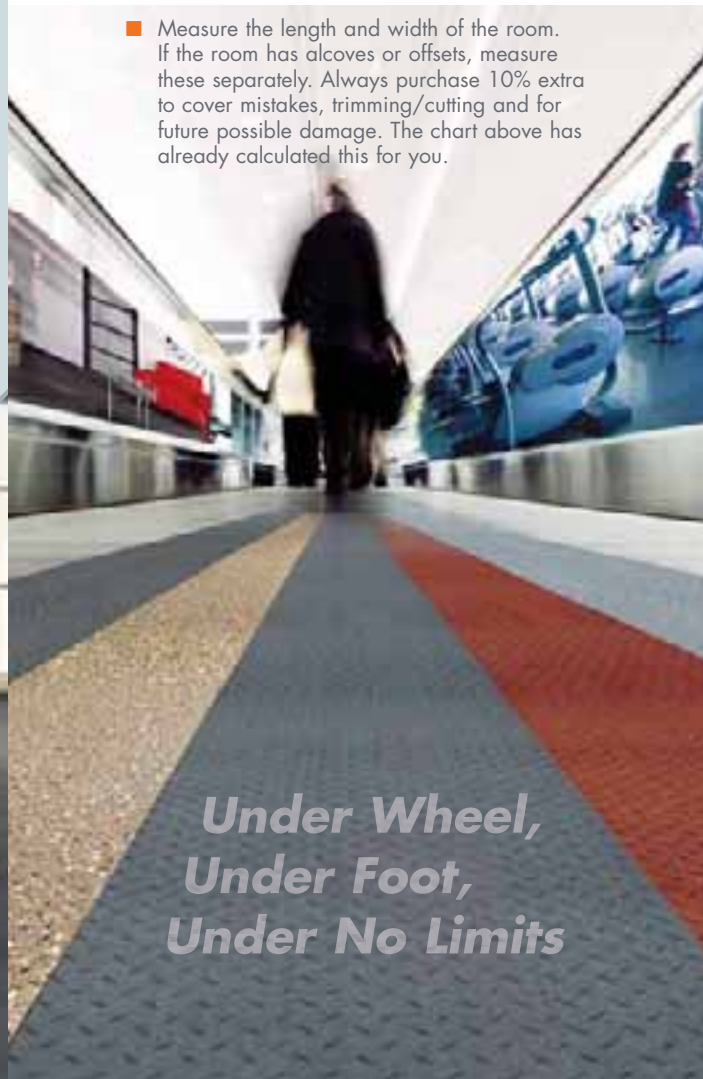

HOW MUCH FLOORING DO YOU NEED?

■ 24 SQUARE FEET PER CARTON

■ Measure the length and width of the room. If the room has alcoves or offsets, measure these separately. Always purchase 10% extra to cover mistakes, trimming/cutting and for future possible damage. The chart above has already calculated this for you.

Under Wheel, Under Foot, Under No Limits

The Home Depot

2455 Paces Ferry Road • Atlanta, GA 30339
866-843-8453

We support responsible management of the world's forests.

The Forest Stewardship Council (FSC) is an international organization that brings people together to find solutions which promote responsible stewardship of the world's forests.

The paper used in this brochure comes from pulp derived from forests certified as meeting the environmental and social standards of the Forest Stewardship Council (FSC).

Effective date August 1, 2008. To reorder this brochure use item #TMAI-BROC-COMM

HEAVY DUTY FLOORING

allure

COMMERCIAL