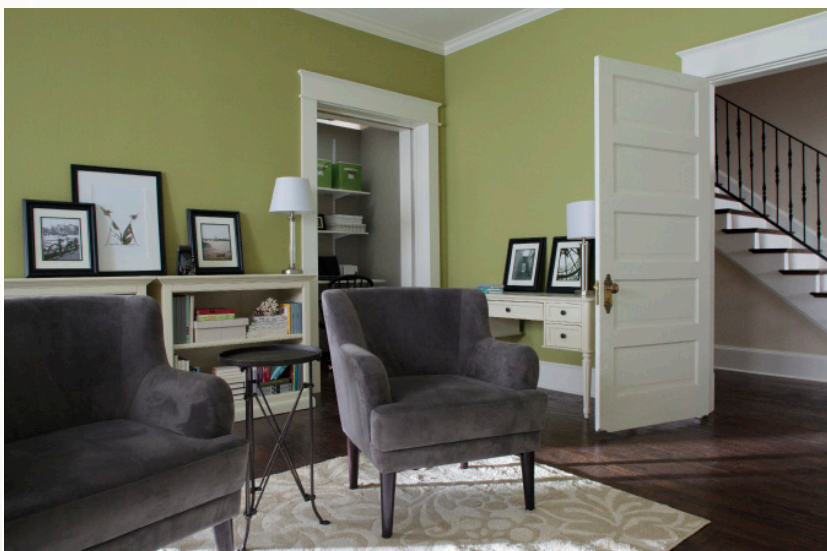

GET THE LOOK FROM THIS ROOM TRANSFORMATION

Introducing new Glidden® DUO™ Paint + Primer, exclusively at The Home Depot®. Delivering color that lasts without having to prime the wall first, so you can get the room you envisioned in fewer coats.

More saving. More doing.®

PAINT

Available in Flat, Eggshell, and Semi-Gloss

Glidden® DUO™ Paint + Primer
Spanish Olive™ GLG27

Glidden® DUO™ Paint + Primer
Wood Smoke™ GLN40

COLOR INSPIRATION

Antique Bloom – Get more inspiration

Aged Saffron – Get more inspiration

FURNITURE

Available at Home Decorators Collection®

Mohawk® Home Simpatico 8 ft. x 10 ft. Area Rug
Shown in Biscuit/Starch
Shop Now SKU # 614983

Vincent Arm Chair
Shown in Concrete
Shop Now Item # 05126