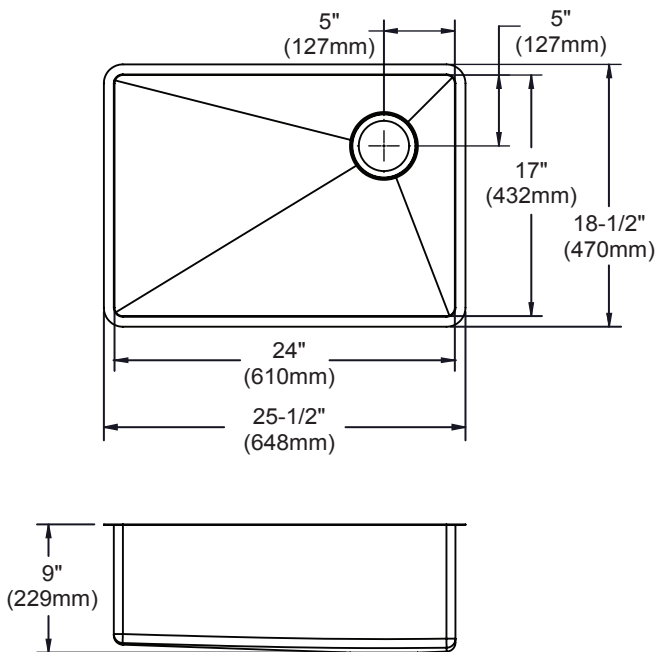

Bowl Depth: 9" (229mm).

Coved Corners: Approximately 5/8" (15mm).

Finish: Exposed surfaces have a Polished Satin Finish.

Underside: Fully protected by heavy duty Sound Guard[®] undercoating designed to reduce condensation and dampen sound.

OTHER

Drain Opening: 3-1/2" (89mm).

NOTE: All Elkay undermount sinks are designed to attach to the underside of any solid surface countertop.

Sink complies with ASME A112.19.3/ CSA B45.4

Sinks are listed by IAPMO[®] as meeting the applicable requirements of the Uniform Plumbing Code[®], International Plumbing Code[®], and National Plumbing Code of Canada.

| Model Number | Overall | | Inside Bowl | | | Cutout in Countertop | Minimum Cabinet Size |
|--------------|--------------------|--------------------|----------------|----------------|---------------|----------------------|----------------------|
| | L | W | L | W | D | | |
| ECTRU24179R | 25 1/2" (648mm) | 18 1/2" (470mm) | 24" (610mm) | 17" (432mm) | 9" (229mm) | See Template** | 30" (762mm) |

*Length is left to right. Width is front to back.

**Template is packed with every sink.

Model ECTRU24179R

Installation Profile of ECTRU Models
The template provided with each ECTRU sink provides the only type of installation recommended by Elkay