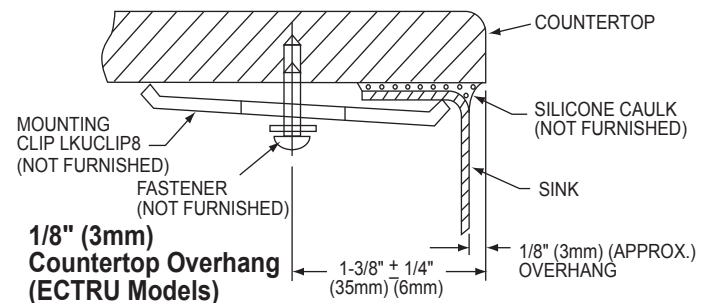

| Model Number | Overall | | Inside Bowl | | | Cutout in Countertop | Minimum Cabinet Size |
|--------------|--------------------|--------------------|----------------|----------------|---------------|----------------------|----------------------|
| | L | W | L | W | D | | |
| ECTRU24179R | 25 1/2" (648mm) | 18 1/2" (470mm) | 24" (610mm) | 17" (432mm) | 9" (229mm) | See Template** | 30" (762mm) |

*Length is left to right. Width is front to back.

**Template is packed with every sink.

Model ECTRU24179R

Installation Profile of ECTRU Models
The template provided with each ECTRU sink provides the only type of installation recommended by Elkay