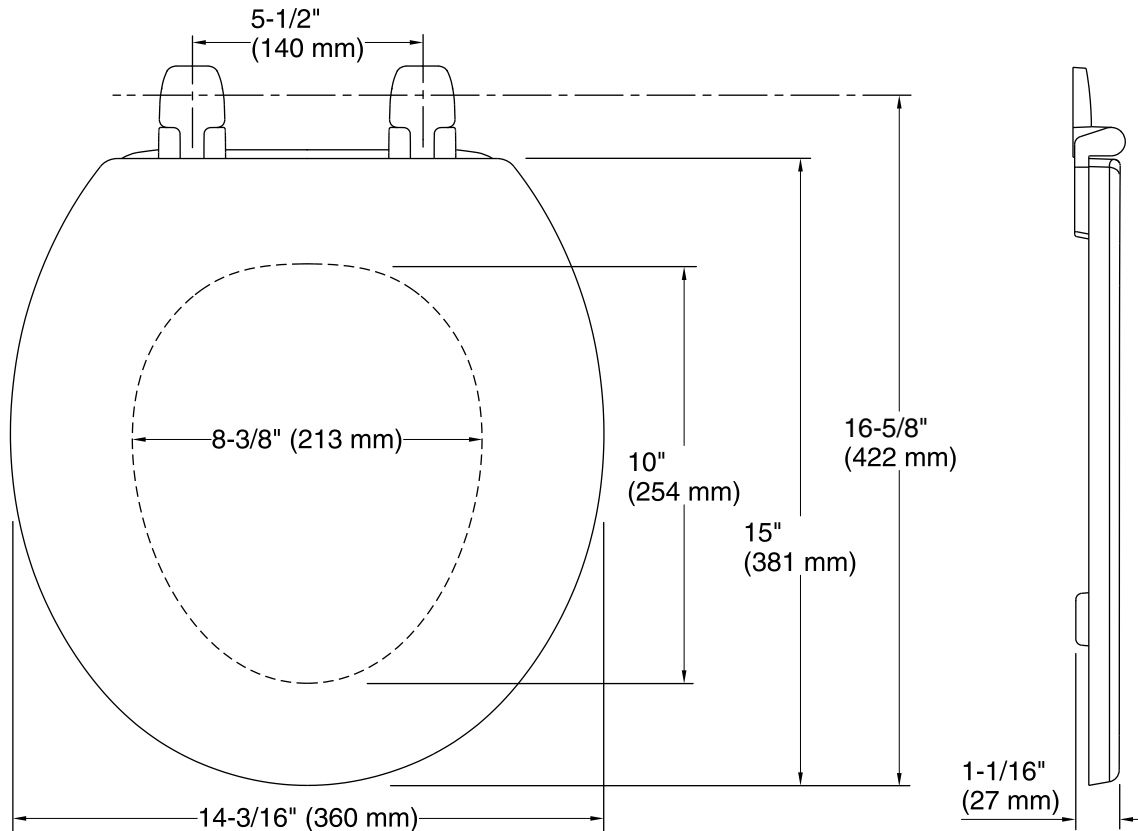

Features

- Molded wood.
- With lid.
- Round closed-front seat.
- Versatile design that complements the design lines of many toilets.

Codes/Standards

IAPMO/ANSI Z124.5

KOHLER® One-Year Limited Warranty

See website for detailed warranty information.

Available Color/Finishes

Color tiles intended for reference only.

Color	Code	Description
	0	White
	96	Biscuit
	47	Almond
	95	Ice™ Grey
	G9	Sandbar
	33	Mexican Sand™
	K4	Cashmere

Technical Information

All product dimensions are nominal.

Seat shape type: Round

Seat front type: Closed front

Seat-mounting holes: 5-1/2" (140 mm)

Notes

Install this product according to the installation guide.