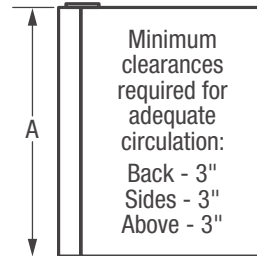

Compact Refrigerator

FFPS4533QM

4.5 Cu. Ft.

Product Dimensions

A - Height	43"
B - Width	21-5/8"
C - Depth (Including Door)	23-3/4"
D - Depth with Door Open 90°	43"

More Easy-To-Use Features

Spacewise® Adjustable Glass Shelf
Easily adjust shelf up and down to create more space for taller items.

Convenient in-door can storage.

Store-More™ Clear Crisper Drawer

Your fruits and vegetables will stay fresher with our crisper drawer.

Features	
Cubic Feet (Cu.Ft.)	4.5
Exterior	
Door Color	Silver Mist
Cabinet Color	Black
Door Handle	Recessed
Door Stops	Yes
Reversible Door	Yes
Interior	
Defrost	Frost-Free
Lighting	Bright
Refrigerator Shelves	1 SpaceWise® Adjustable / 1 Fixed Glass
Store-More™ Crisper Drawers	1 Clear
Door Bins	
Door Racks	2 Half-Width Wire
Tall Bottle Retainers	
Can Rack	8-Can Capacity
Freezer Racks	1 Full-Width Wire
Freezer Shelves	1 Adjustable Wire
Cabinet Liner	White
Certifications	
ENERGY STAR®	Yes
Specifications	
Total Capacity (Cu.Ft.)	4.5
Refrigerator Capacity (Cu.Ft.)	3.1
Freezer Capacity (Cu.Ft.)	1.4
Power Supply Connection Location	Right Bottom Rear
Voltage Rating	115V / 60Hz / 15A
Minimum Circuit Required (Amps)	15
Shipping Weight (Approx.)	94 Lbs.
Installation Type	Freestanding

NOTE: For planning purposes only. Always consult local and national electric codes. Refer to Product Installation Guide for detailed installation instructions on the web at frigidaire.com.

Product Dimensions	
A - Height	43"
B - Width	21-5/8"
C - Depth (Incl. Door)	23-3/4"
D - Depth with Door Open 90°	43"