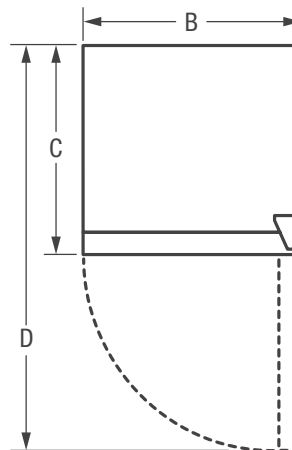

NOTE: For planning purposes only. Always consult local and national electric codes. Refer to Product Installation Guide for detailed installation instructions on the web at frigidaire.com.

Product Dimensions	
A - Height	43"
B - Width	21-5/8"
C - Depth (Incl. Door)	23-3/4"
D - Depth with Door Open 90°	43"