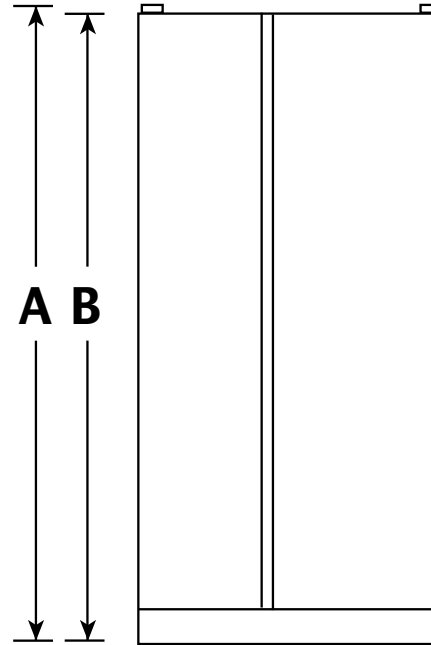

GSE23GSE

GE® ENERGY STAR® 23.1 Cu. Ft. Side-By-Side Refrigerator

Dimensions and Installation Information (in inches)

Overall Dimensions	Height to top of hinge (in.) A	69-1/4
	Height to top of case (in.) B	68-3/4
	Case depth without door (in.) C	23-7/8
	Case depth less door handle (in.) D	26-3/4
	Case depth with door handle (in.) E	29-1/4
	Depth with fresh food door open 90° (in.) F	45-5/8
	Width (in.) G	35-3/4
Air	Width with door open 90° inc. door handle (in.) H	41-1/4
	Each side (in.)	1/8
	Top (in.)	1
	Back (in.)	2

†Water hook-up fits in back air clearance when calculating installation depth.

If installed against a wall, allow clearance of 14-3/16" on freezer side to remove bin.

Clearance required to remove fresh food full-size pan without disassembling is 18-15/16".