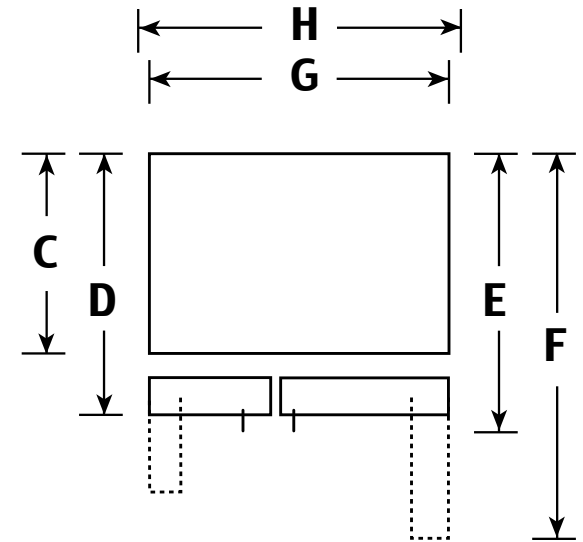

GSE23GSE

GE® ENERGY STAR® 23.1 Cu. Ft. Side-By-Side Refrigerator

Dimensions and Installation Information (in inches)

Overall Dimensions	Height to top of hinge (in.) A	69-1/4
	Height to top of case (in.) B	68-3/4
	Case depth without door (in.) C	23-7/8
	Case depth less door handle (in.) D	26-3/4
	Case depth with door handle (in.) E	29-1/4
	Depth with fresh food door open 90° (in.) F	45-5/8
	Width (in.) G	35-3/4
Air	Width with door open 90° inc. door handle (in.) H	41-1/4
	Each side (in.)	1/8
	Top (in.)	1
	Back (in.)	2

†Water hook-up fits in back air clearance when calculating installation depth.

If installed against a wall, allow clearance of 14-3/16" on freezer side to remove bin.

Clearance required to remove fresh food full-size pan without disassembling is 18-15/16".

Allow additional space for any necessary leveling adjustments.

imagination at work

For answers to your Monogram® or GE appliance questions, visit our website at geappliances.com or call GE Answer Center® service, 800.626.2000.