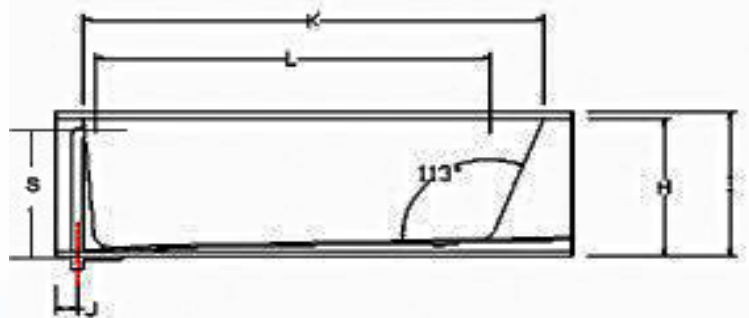

# Sydney

Must be set in Mortar Base

-  Pump motor
-  Jets
-  Anti-vortex suction
-  Overflow location

AS SHOWN:  
Whirlpool option w/ standard jets

ALSO AVAILABLE:  
Soaking Tub Only, Thermal Air, Combo

Note: Sydney 6632 does not have the front skirt flange