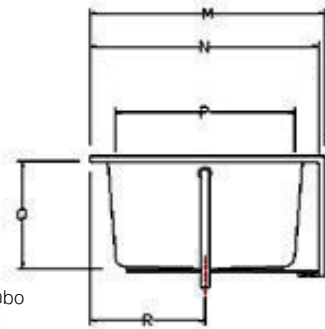

# Sydney

Must be set in Mortar Base

-  Pump motor
-  Jets
-  Anti-vortex suction
-  Overflow location

AS SHOWN:  
Whirlpool option w/ standard jets

ALSO AVAILABLE:  
Soaking Tub Only, Thermal Air, Combo

Note: Sydney 6632 does not have the front skirt flange