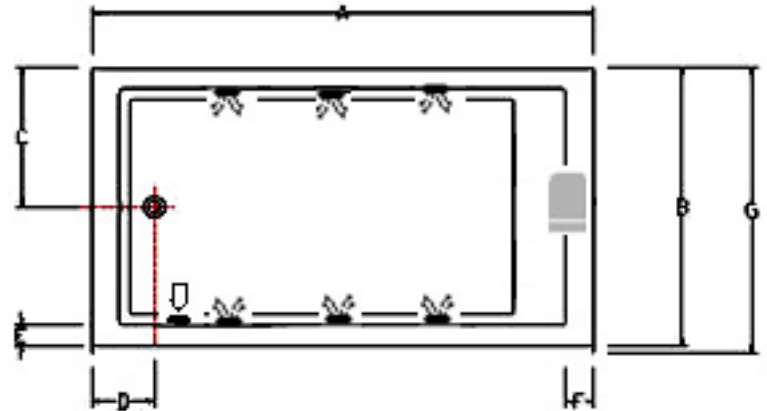

# Sydney

Must be set in Mortar Base

-  Pump motor
-  Jets
-  Anti-vortex suction
-  Overflow location

AS SHOWN:  
Whirlpool option w/ standard jets

ALSO AVAILABLE:  
Soaking Tub Only, Thermal Air, Combo

Note: Sydney 6632 does not have the front skirt flange