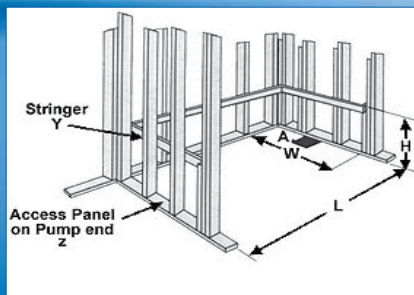

Disclaimer: Certain options or altering the pump/blower location may cause the pump/blower to extend beyond the tub decking. For cutout dimensions wait for unit to arrive. All specifications subject to change without notice.

3 Wall Installation			
Model	(L)ength	(W)idth	(H)eigh Finish
6030	60"	30"	20¾"
6032	60"	32"	20¾"
6034	60"	34"	20¾"
6632	66"	32"	21"
7232	72"	32"	20¾"
7240	72"	40"	20¾"