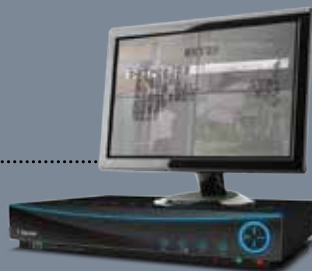

3

View & control your camera through a Swann DVR, monitor or TV

Installation is easy

Do-it-Yourself

Installing this Swann product is simple. For instructions, tips and videos see the operating instructions in this pack or visit www.swann.com

Professional Installation

Need extra help?
We have an installer in your region!
For more visit www.swann.com

Our Promise

Swann stands by its promise of Lifetime Support to make advanced security easy to use, install and maintain. Everything is in the pack but if you need it Swann's help desk is available 24 hours a day, 7 days a week for the life of the product.