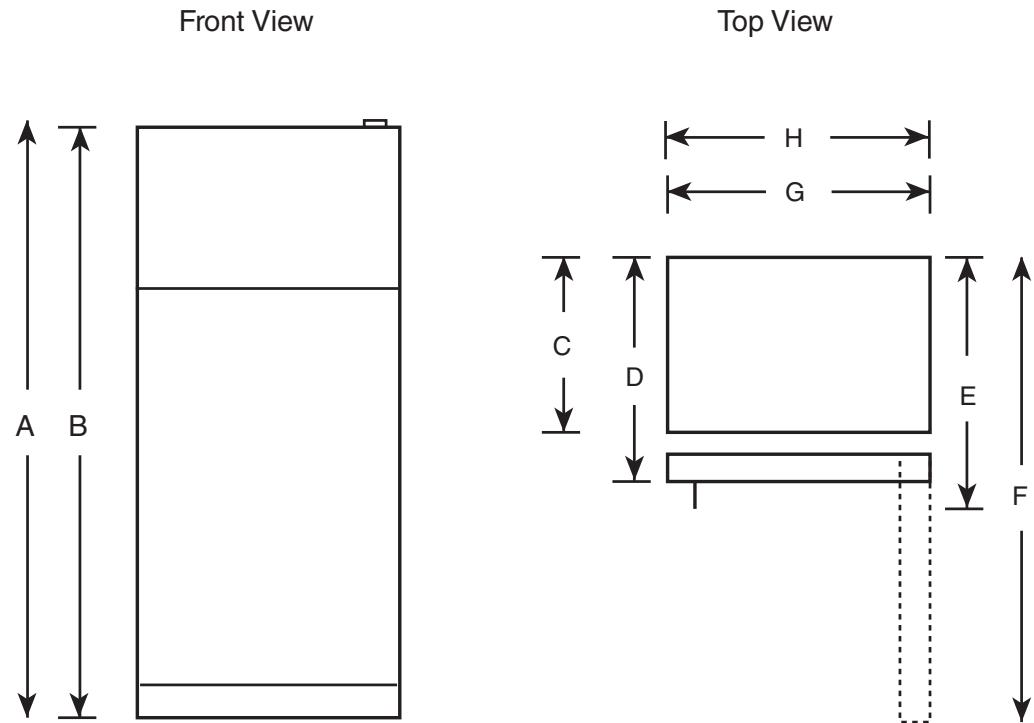

### Dimensions and Installation Information (in inches)

Overall Dimensions	Height to top of hinge (in.) A	66-5/8
	Height to top of case (in.) B	65-7/8
	Case depth without door (in.) C	28-3/8
	Case depth less door handle (in.) D	32-1/8
	Case depth with door handle (in.) E	34-1/4
	Depth with fresh food door open 90° (in.) F	60
	Width (in.) G	29-1/2
	Width with door open 90° inc. door handle (in.) H	32
Air Clearances	Each side (in.)	1/8
	Top (in.)	1
	Back (in.)	2