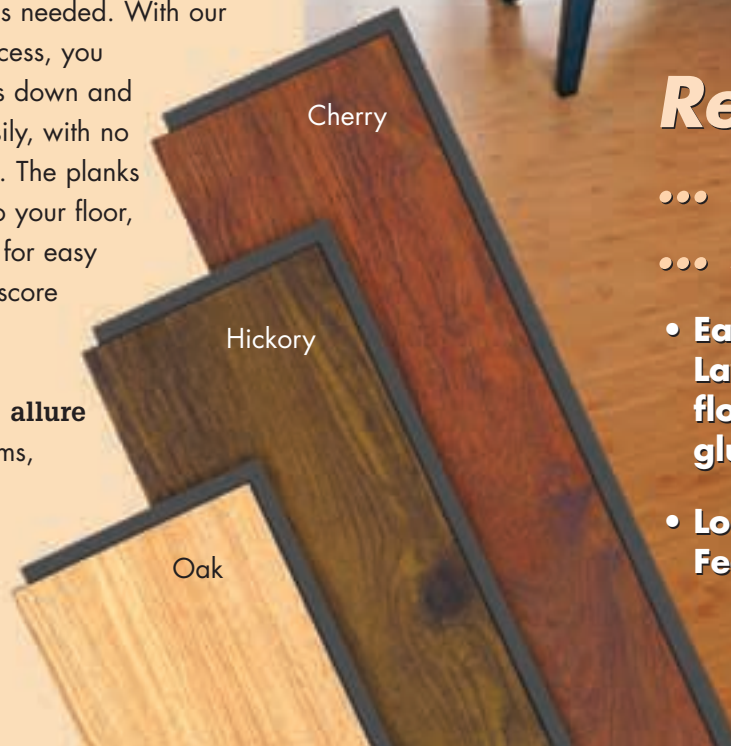

allure trafficMASTER

You've never seen resilient flooring that looked as good and was as easy to install as Trafficmaster **allure**. Now you can transform any room in your home in a snap. Wake up to your old tired vinyl or ceramic and you can be walking on a beautiful new hardwood or stone look floor before the end of the day.

Lay **allure** directly on top of your old flooring. No surface preparation is needed. With our patented *GripStrip™* process, you just lay the **allure** planks down and secure them together easily, with no messy adhesive required. The planks stick to each other, not to your floor, and they were designed for easy handling. To cut, simply score and snap.

Durable and waterproof, **allure** can be used in most rooms, including bathrooms and basements.

U.S. Patent No: 7,155,871

Hickory

Oak