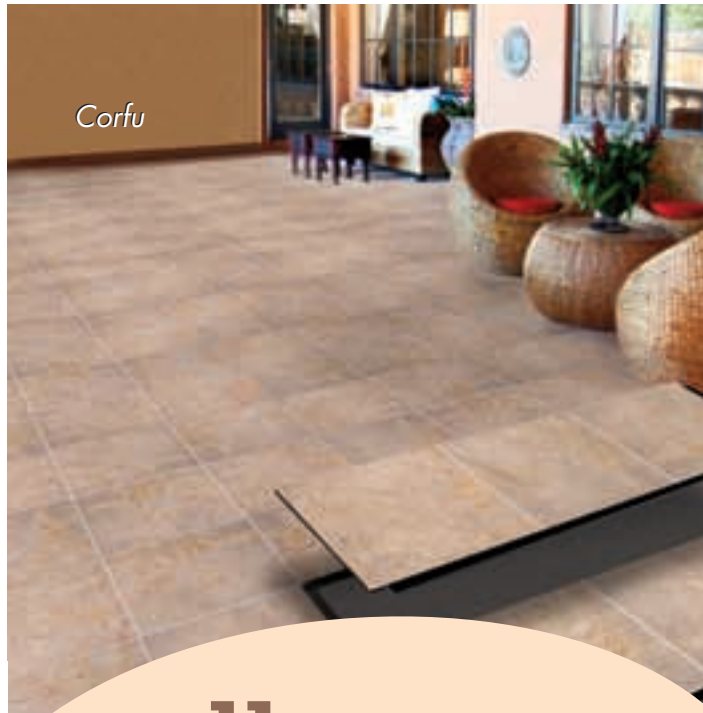

allure TILE
EASY INSTALLATION

- 1 Unique interlocking-edge design for simple installation
- 2 Simply lay overlapping *GripStrip™* of one plank on adjacent plank and press together... No other adhesive required.
- 3 Minimal trimming involved... Just score and snap!

Install an entire floor cleanly, easily in just a few hours.

Blonde Maple

allure PLANK
EASY INSTALLATION

- 1 Unique interlocking-edge design for simple installation
- 2 Simply lay overlapping *GripStrip™* of one plank on adjacent plank and press together... No other adhesive required.
- 3 Minimal trimming involved... Just score and snap!